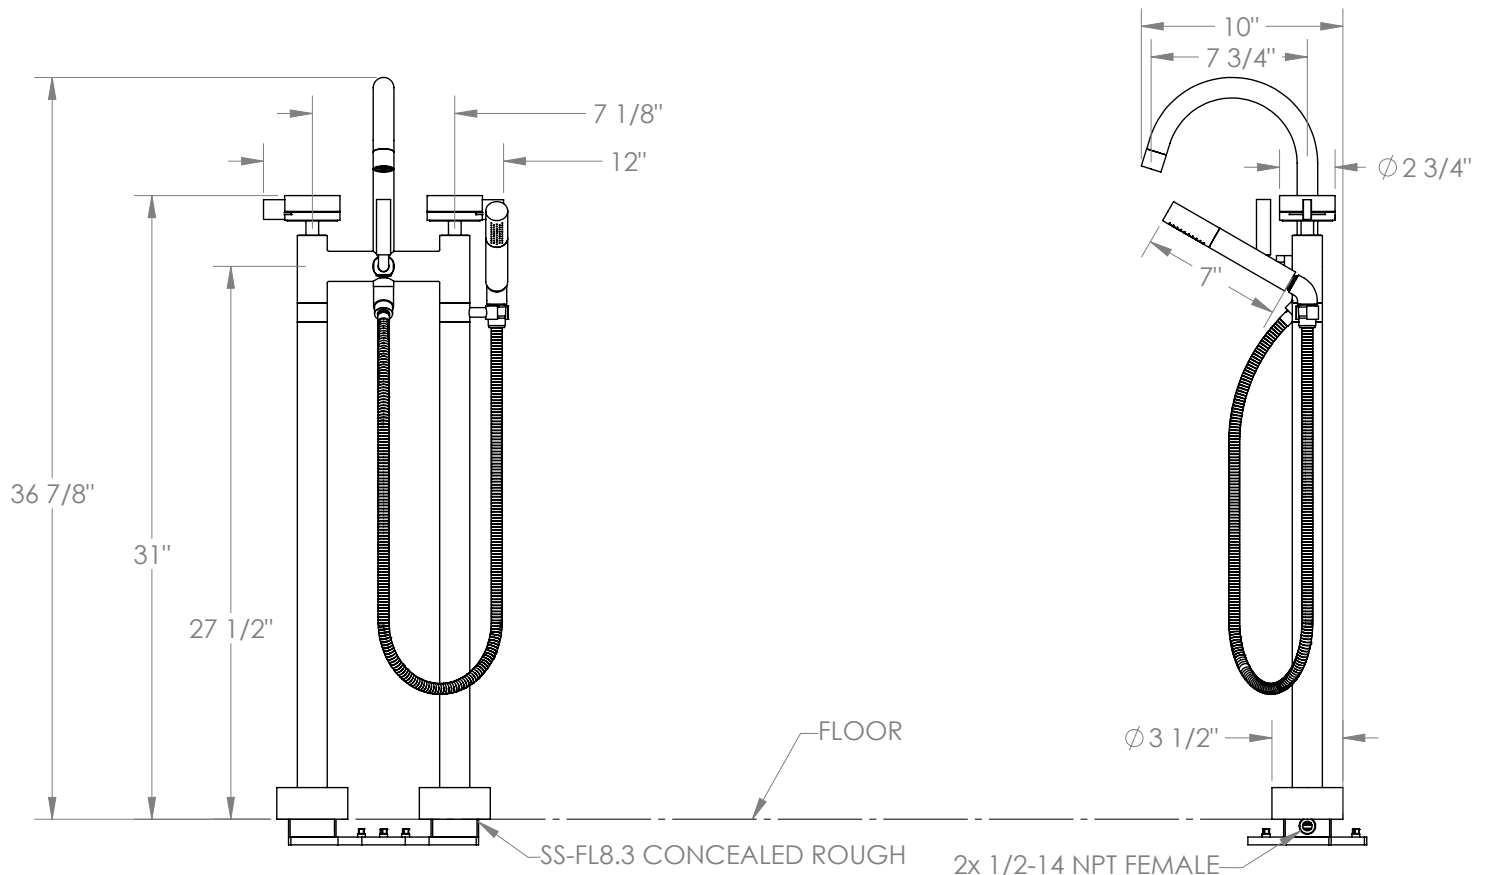

WATERMARK

BROOKLYN, NEW YORK

Elements 21-8.3-LKE3

Floor Standing Gooseneck Bath Set with Slim
Hand Shower

- 3/4"-14 NPT Male Floor Connection
- 1/4 Turn Ceramic Cartridge
- All Solid Brass Construction
- Professional Installation Required

Available in all finishes shown on the [Watermark Designs website](#)

Meets the applicable requirements of ASME A112.18.1/CSA B125.1, entitled "Plumbing Supply Fittings".

Watermark Designs reserves the right to make revisions without notice to product specifications. All product dimensions are nominal.