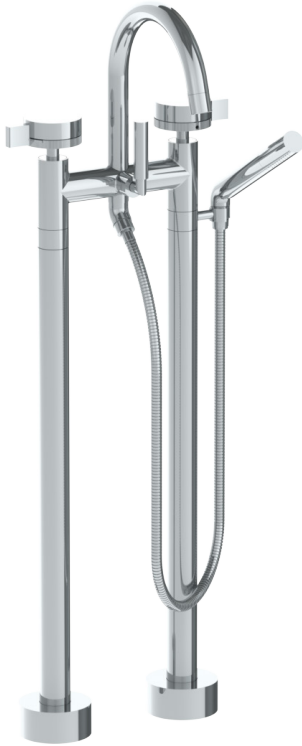

WATERMARK

BROOKLYN, NEW YORK

Elements 21-8.3-LKE3

Floor Standing Gooseneck Bath Set with Slim
Hand Shower

- 3/4"-14 NPT Male Floor Connection
- 1/4 Turn Ceramic Cartridge
- All Solid Brass Construction
- Professional Installation Required

Available in all finishes shown on the [Watermark Designs website](#)

Meets the applicable requirements of ASME A112.18.1/CSA B125.1, entitled "Plumbing Supply Fittings".

Watermark Designs reserves the right to make revisions without notice to product specifications. All product dimensions are nominal.