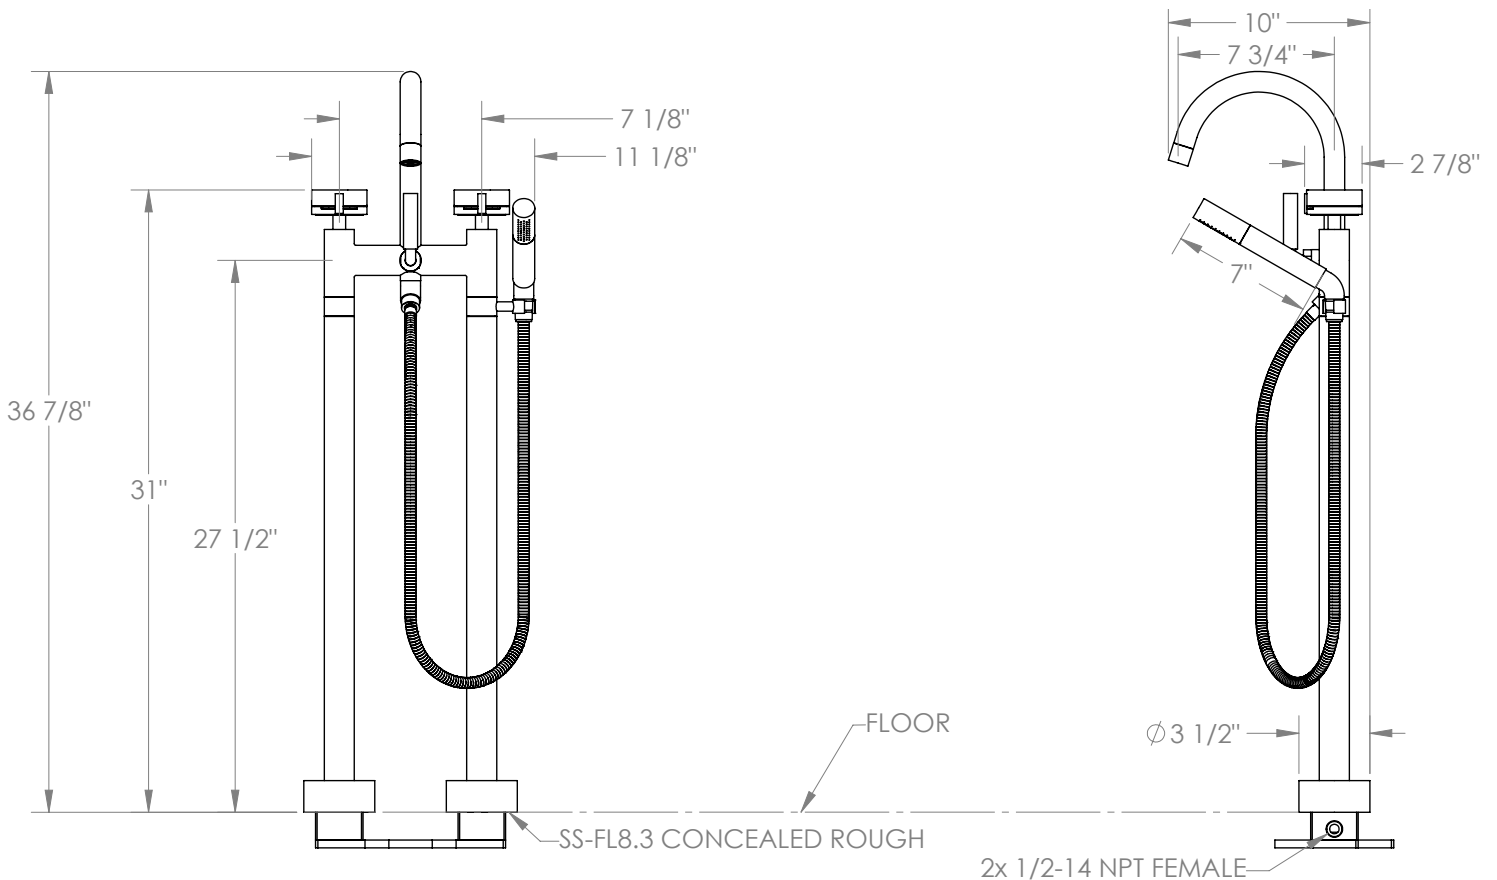

WATERMARK

BROOKLYN, NEW YORK

Elements 21-8.3-LKE2

Floor Standing Gooseneck Bath Set with Slim
Hand Shower

- 3/4"-14 NPT Male Floor Connection
- 1/4 Turn Ceramic Cartridge
- All Solid Brass Construction
- Professional Installation Required

Available in all finishes shown on the [Watermark Designs website](#)

Meets the applicable requirements of ASME A112.18.1/CSA B125.1, entitled "Plumbing Supply Fittings".

Watermark Designs reserves the right to make revisions without notice to product specifications. All product dimensions are nominal.