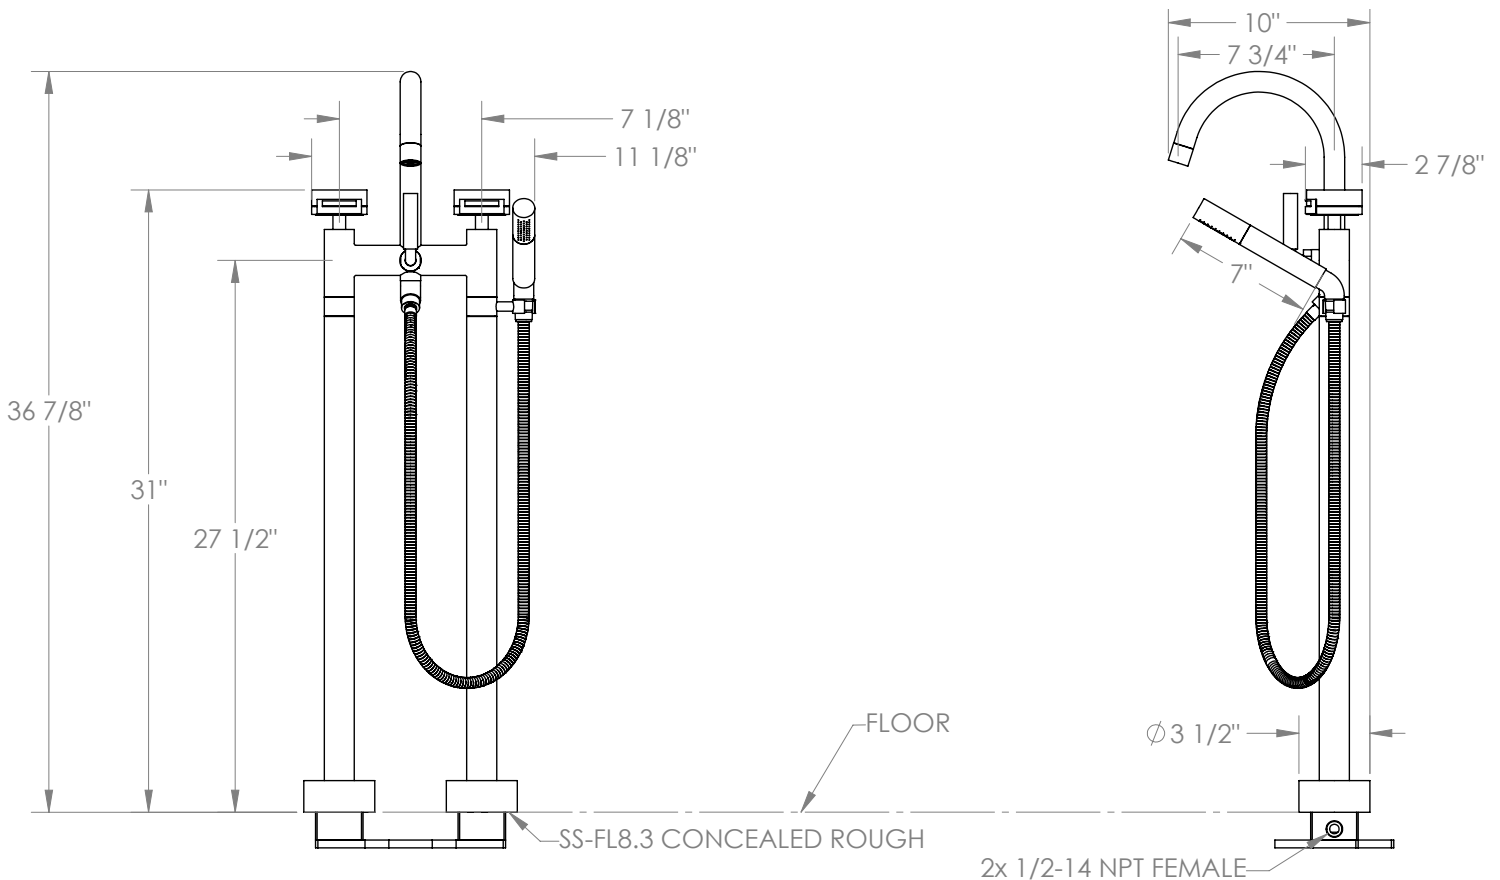

## Elements 21-8.3-LKE1

Floor Standing Gooseneck Bath Set with Slim  
Hand Shower

- 3/4"-14 NPT Male Floor Connection
- 1/4 Turn Ceramic Cartridge
- All Solid Brass Construction
- Professional Installation Required

Available in all finishes shown on the [Watermark Designs website](#)

Meets the applicable requirements of ASME A112.18.1/CSA B125.1, entitled "Plumbing Supply Fittings".

Watermark Designs reserves the right to make revisions without notice to product specifications. All product dimensions are nominal.