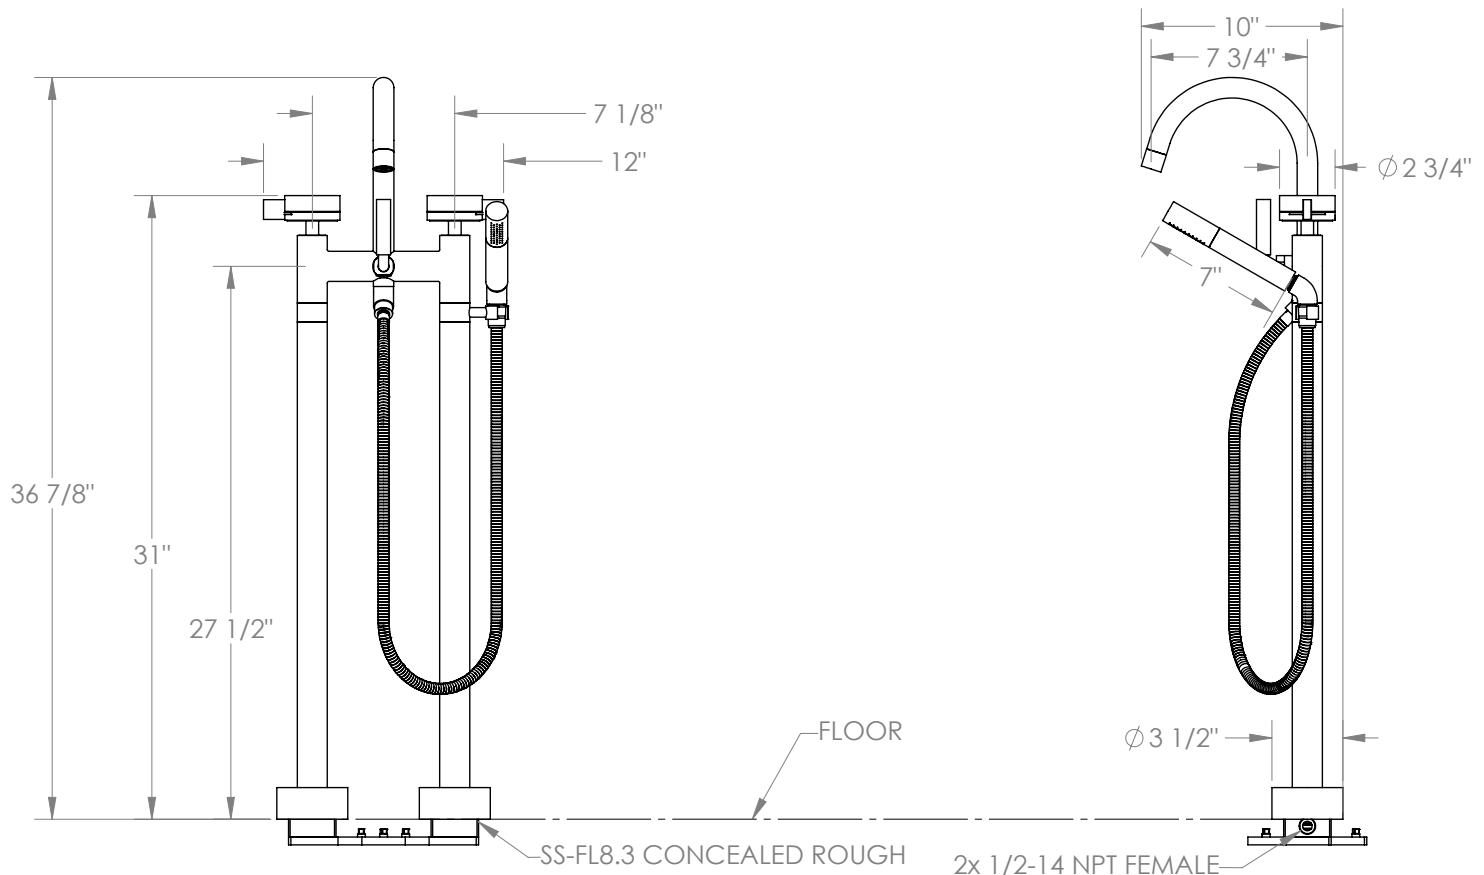

## Elements 21-8.3-KNE3

Floor Standing Gooseneck Bath Set with Slim  
Hand Shower

- 3/4"-14 NPT Male Floor Connection
- 1/4 Turn Ceramic Cartridge
- All Solid Brass Construction
- Professional Installation Required

Available in all finishes shown on the [Watermark Designs website](#)

Meets the applicable requirements of ASME A112.18.1/CSA B125.1, entitled "Plumbing Supply Fittings".

Watermark Designs reserves the right to make revisions without notice to product specifications. All product dimensions are nominal.