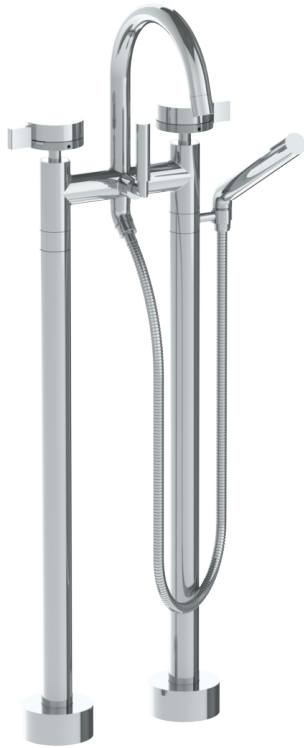

## Elements 21-8.3-KNE3

Floor Standing Gooseneck Bath Set with Slim  
Hand Shower

- 3/4"-14 NPT Male Floor Connection
- 1/4 Turn Ceramic Cartridge
- All Solid Brass Construction
- Professional Installation Required

Available in all finishes shown on the [Watermark Designs website](#)

Meets the applicable requirements of ASME A112.18.1/CSA B125.1, entitled "Plumbing Supply Fittings".

Watermark Designs reserves the right to make revisions without notice to product specifications. All product dimensions are nominal.