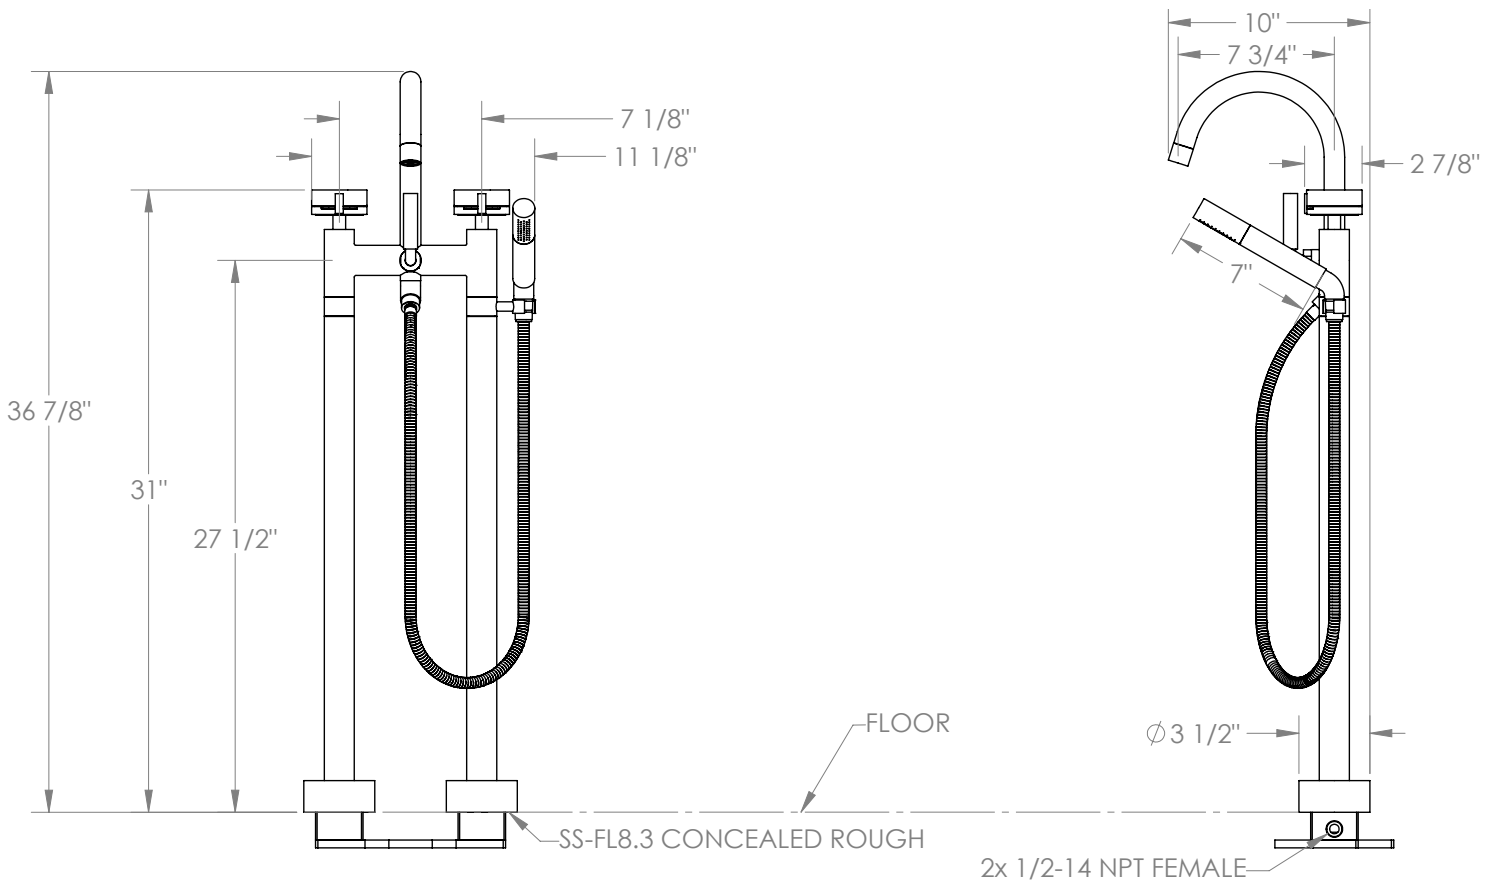

## Elements 21-8.3-KNE2

Floor Standing Gooseneck Bath Set with Slim  
Hand Shower

- 3/4"-14 NPT Male Floor Connection
- 1/4 Turn Ceramic Cartridge
- All Solid Brass Construction
- Professional Installation Required

Available in all finishes shown on the [Watermark Designs website](#)

Meets the applicable requirements of ASME A112.18.1/CSA B125.1, entitled "Plumbing Supply Fittings".

Watermark Designs reserves the right to make revisions without notice to product specifications. All product dimensions are nominal.