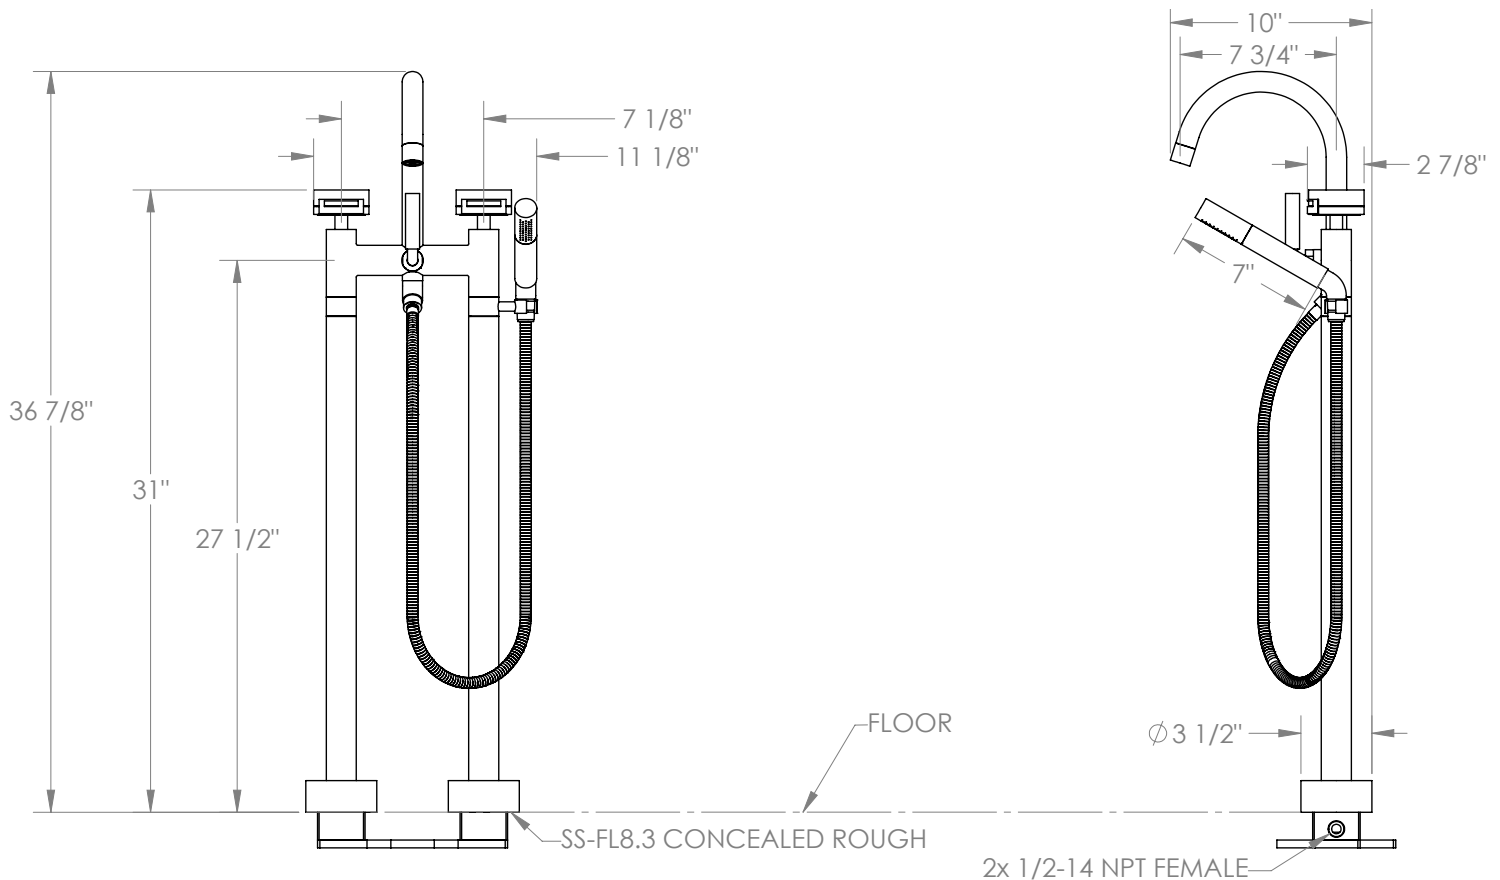

## Elements 21-8.3-KNE1

Floor Standing Gooseneck Bath Set with Slim  
Hand Shower

- 3/4"-14 NPT Male Floor Connection
- 1/4 Turn Ceramic Cartridge
- All Solid Brass Construction
- Professional Installation Required

Available in all finishes shown on the [Watermark Designs website](#)

Meets the applicable requirements of ASME A112.18.1/CSA B125.1, entitled "Plumbing Supply Fittings".

Watermark Designs reserves the right to make revisions without notice to product specifications. All product dimensions are nominal.