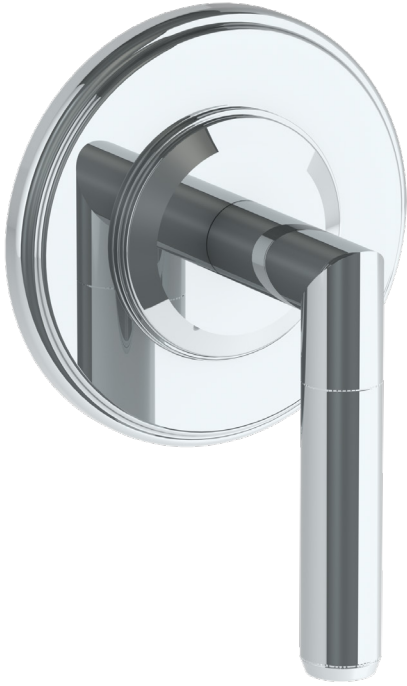

WATERMARK

BROOKLYN, NEW YORK

Refinement 19-WTRTP-LT4S

Wall Mounted Trim with Same OD as Minithermo
Faceplate

- To be used with SS-VCWD2, SS-VCWD3, SS-WD2, SS-WD3, SS-TS150, SS-TS200
- All Solid Brass Construction
- Professional Installation Required

Available in all finishes shown on the [Watermark Designs website](#)

Meets the applicable requirements of ASME A112.18.1/CSA B125.1, entitled "Plumbing Supply Fittings".

Watermark Designs reserves the right to make revisions without notice to product specifications. All product dimensions are nominal.