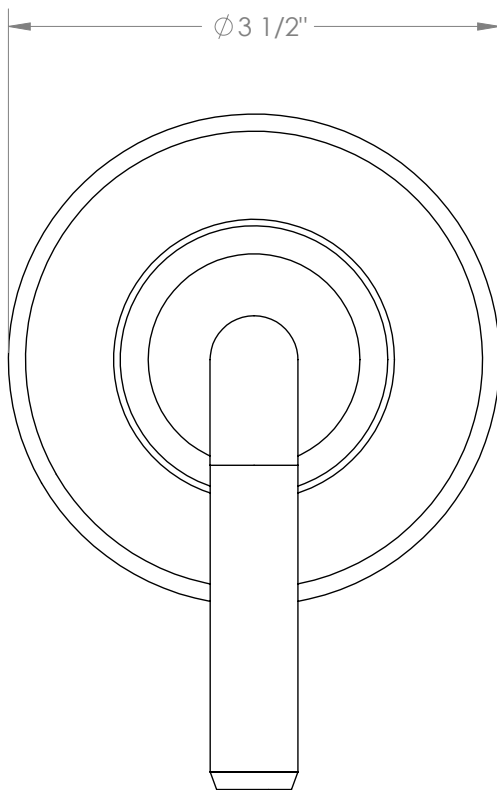

WATERMARK

BROOKLYN, NEW YORK

Refinement 19-WTRTP-LT4S

Wall Mounted Trim with Same OD as Minithermo
Faceplate

- To be used with SS-VCWD2, SS-VCWD3, SS-WD2, SS-WD3, SS-TS150, SS-TS200
- All Solid Brass Construction
- Professional Installation Required

Available in all finishes shown on the [Watermark Designs website](#)

Meets the applicable requirements of ASME A112.18.1/CSA B125.1, entitled "Plumbing Supply Fittings".

Watermark Designs reserves the right to make revisions without notice to product specifications. All product dimensions are nominal.