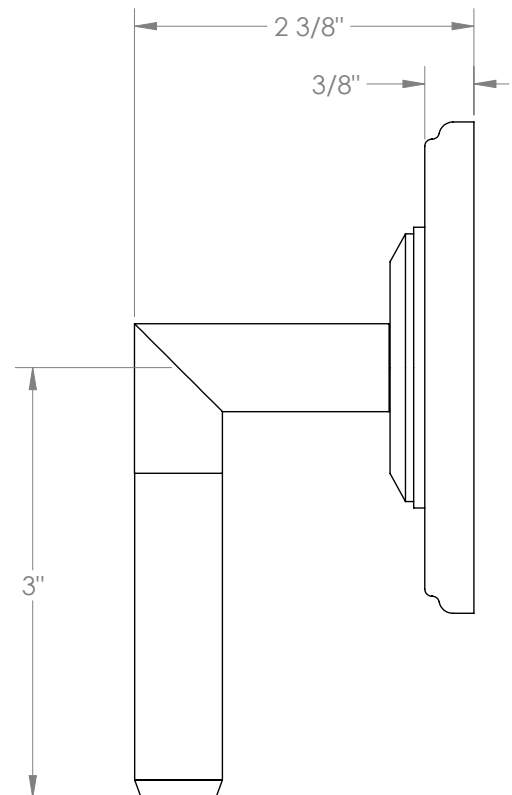

WATERMARK

BROOKLYN, NEW YORK

Refinement 19-WTRTP-LT4S

Wall Mounted Trim with Same OD as Minithermo
Faceplate

- To be used with SS-VCWD2, SS-VCWD3, SS-WD2, SS-WD3, SS-TS150, SS-TS200
- All Solid Brass Construction
- Professional Installation Required

Available in all finishes shown on the [Watermark Designs website](#)

Meets the applicable requirements of ASME A112.18.1/CSA B125.1, entitled "Plumbing Supply Fittings".

Watermark Designs reserves the right to make revisions without notice to product specifications. All product dimensions are nominal.