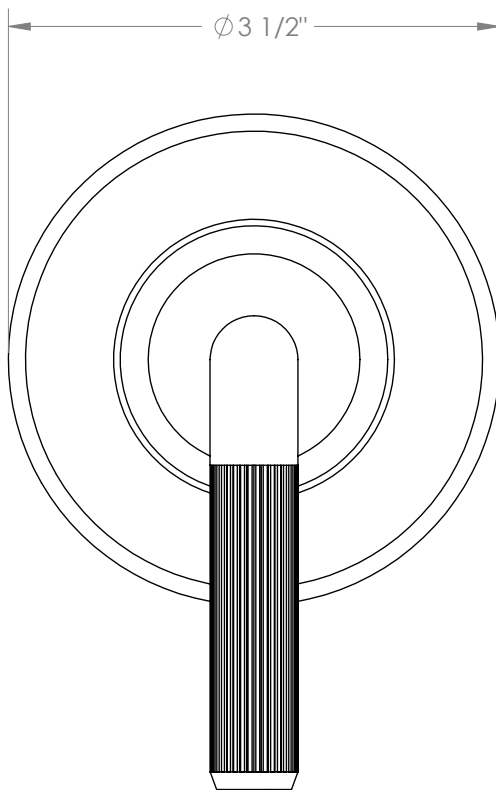

WATERMARK

BROOKLYN, NEW YORK

Refinement 19-WTRTP-LT4L

Wall Mounted Trim with Same OD as Minithermo
Faceplate

- To be used with SS-VCWD2, SS-VCWD3, SS-WD2, SS-WD3, SS-TS150, SS-TS200
- All Solid Brass Construction
- Professional Installation Required

Available in all finishes shown on the [Watermark Designs website](#)

Meets the applicable requirements of ASME A112.18.1/CSA B125.1, entitled "Plumbing Supply Fittings".

Watermark Designs reserves the right to make revisions without notice to product specifications. All product dimensions are nominal.