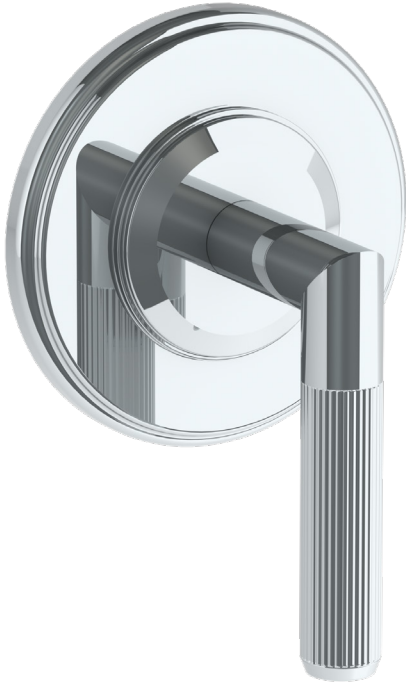

WATERMARK

BROOKLYN, NEW YORK

Refinement 19-WTRTP-LT4L

Wall Mounted Trim with Same OD as Minithermo
Faceplate

- To be used with SS-VCWD2, SS-VCWD3, SS-WD2, SS-WD3, SS-TS150, SS-TS200
- All Solid Brass Construction
- Professional Installation Required

Available in all finishes shown on the [Watermark Designs website](#)

Meets the applicable requirements of ASME A112.18.1/CSA B125.1, entitled "Plumbing Supply Fittings".

Watermark Designs reserves the right to make revisions without notice to product specifications. All product dimensions are nominal.