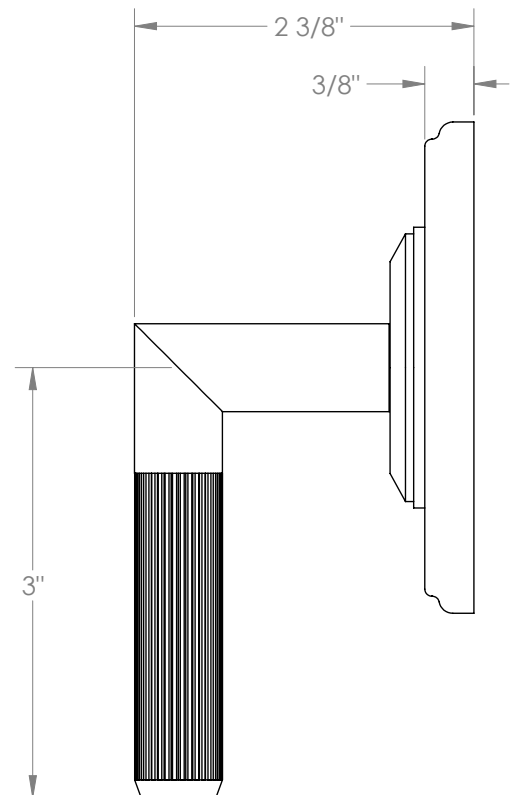

WATERMARK

BROOKLYN, NEW YORK

Refinement 19-WTRTP-LT4L

Wall Mounted Trim with Same OD as Minithermo
Faceplate

- To be used with SS-VCWD2, SS-VCWD3, SS-WD2, SS-WD3, SS-TS150, SS-TS200
- All Solid Brass Construction
- Professional Installation Required

Available in all finishes shown on the [Watermark Designs website](#)

Meets the applicable requirements of ASME A112.18.1/CSA B125.1, entitled "Plumbing Supply Fittings".

Watermark Designs reserves the right to make revisions without notice to product specifications. All product dimensions are nominal.