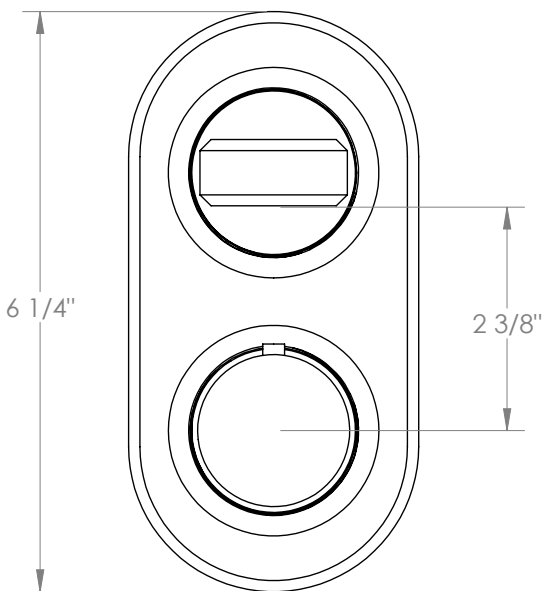

## Refinement 19-T25-LT6S

Wall Mounted Mini Thermostatic Shower Trim  
with Two Handles

- To be used with SS-TH60, SS-TH70
- Optional item: EXT51
- Top handle controls volume
- Bottom handle controls temperature, press button for hotter temperatures
- All Solid Brass Construction
- Professional Installation Required

Available in all finishes shown on the [Watermark Designs website](#)

Meets the applicable requirements of ASME A112.18.1/CSA B125.1, entitled "Plumbing Supply Fittings".

Watermark Designs reserves the right to make revisions without notice to product specifications. All product dimensions are nominal.