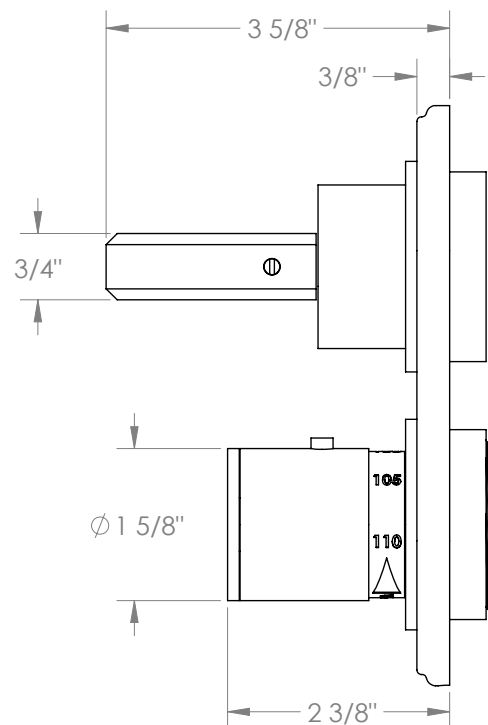

## Refinement 19-T25-LT6S

Wall Mounted Mini Thermostatic Shower Trim  
with Two Handles

- To be used with SS-TH60, SS-TH70
- Optional item: EXT51
- Top handle controls volume
- Bottom handle controls temperature, press button for hotter temperatures
- All Solid Brass Construction
- Professional Installation Required

Available in all finishes shown on the [Watermark Designs website](#)

Meets the applicable requirements of ASME A112.18.1/CSA B125.1, entitled "Plumbing Supply Fittings".

Watermark Designs reserves the right to make revisions without notice to product specifications. All product dimensions are nominal.