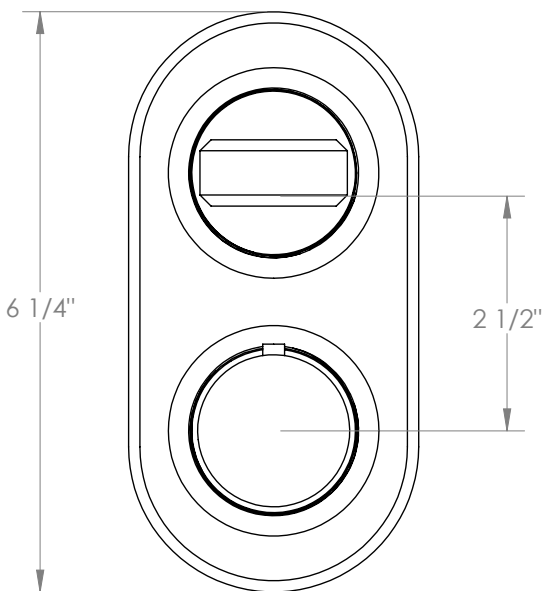

## Refinement 19-T25-LT6P

Wall Mounted Mini Thermostatic Shower Trim  
with Two Handles

- To be used with SS-TH60, SS-TH70
- Optional item: EXT51
- Top handle controls volume
- Bottom handle controls temperature, press button for hotter temperatures
- All Solid Brass Construction
- Professional Installation Required

Available in all finishes shown on the [Watermark Designs website](#)

Meets the applicable requirements of ASME A112.18.1/CSA B125.1, entitled "Plumbing Supply Fittings".

Watermark Designs reserves the right to make revisions without notice to product specifications. All product dimensions are nominal.