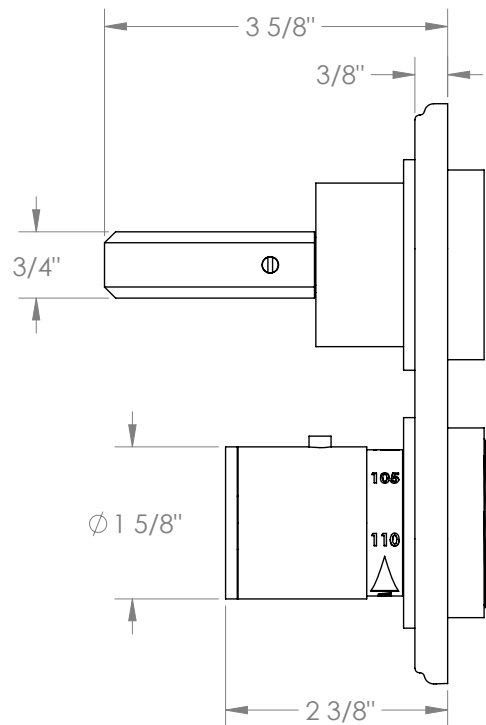

## Refinement 19-T25-LT6P

Wall Mounted Mini Thermostatic Shower Trim  
with Two Handles

- To be used with SS-TH60, SS-TH70
- Optional item: EXT51
- Top handle controls volume
- Bottom handle controls temperature, press button for hotter temperatures
- All Solid Brass Construction
- Professional Installation Required

Available in all finishes shown on the [Watermark Designs website](#)

Meets the applicable requirements of ASME A112.18.1/CSA B125.1, entitled "Plumbing Supply Fittings".

Watermark Designs reserves the right to make revisions without notice to product specifications. All product dimensions are nominal.