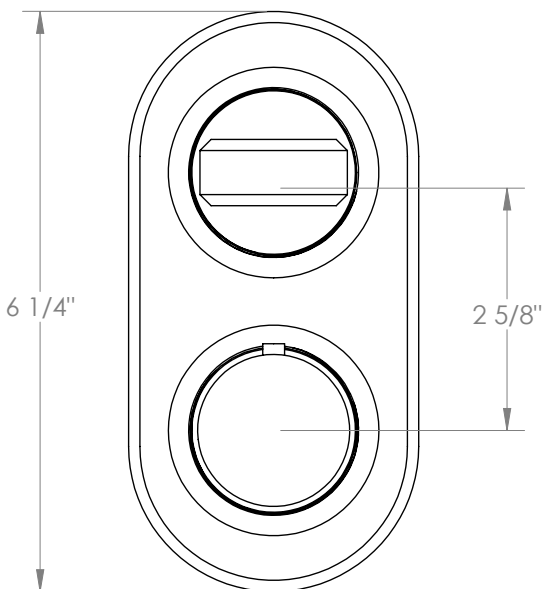

WATERMARK

BROOKLYN, NEW YORK

Refinement 19-T25-LT6L

Wall Mounted Mini Thermostatic Shower Trim
with Two Handles

- To be used with SS-TH60, SS-TH70
- Optional item: EXT51
- Top handle controls volume
- Bottom handle controls temperature, press button for hotter temperatures
- All Solid Brass Construction
- Professional Installation Required

Available in all finishes shown on the [Watermark Designs website](#)

Meets the applicable requirements of ASME A112.18.1/CSA B125.1, entitled "Plumbing Supply Fittings".

Watermark Designs reserves the right to make revisions without notice to product specifications. All product dimensions are nominal.