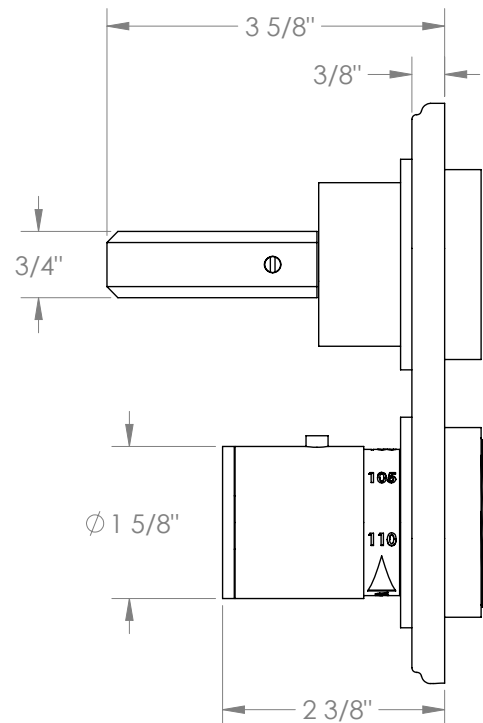

WATERMARK

BROOKLYN, NEW YORK

Refinement 19-T25-LT6L

Wall Mounted Mini Thermostatic Shower Trim
with Two Handles

- To be used with SS-TH60, SS-TH70
- Optional item: EXT51
- Top handle controls volume
- Bottom handle controls temperature, press button for hotter temperatures
- All Solid Brass Construction
- Professional Installation Required

Available in all finishes shown on the [Watermark Designs website](#)

Meets the applicable requirements of ASME A112.18.1/CSA B125.1, entitled "Plumbing Supply Fittings".

Watermark Designs reserves the right to make revisions without notice to product specifications. All product dimensions are nominal.