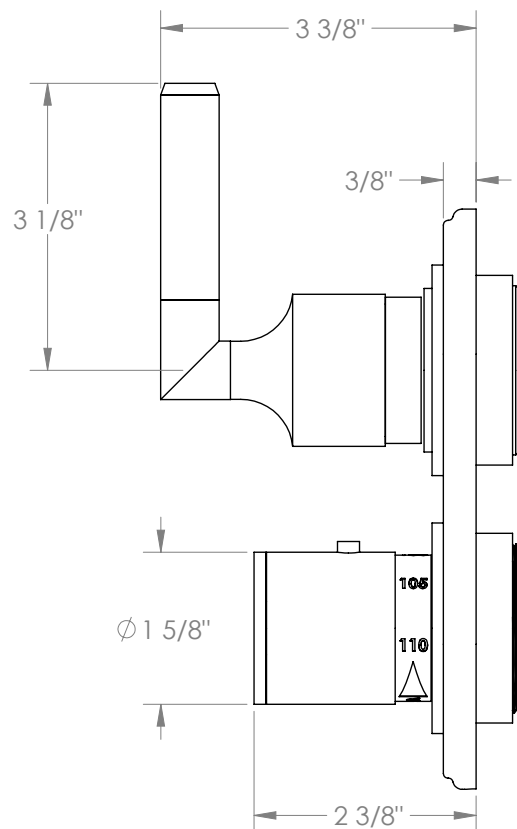

## Refinement 19-T25-LT4S

Wall Mounted Mini Thermostatic Shower Trim  
with Two Handles

- To be used with SS-TH60, SS-TH70
- Optional item: EXT51
- Top handle controls volume
- Bottom handle controls temperature, press button for hotter temperatures
- All Solid Brass Construction
- Professional Installation Required

Available in all finishes shown on the [Watermark Designs website](https://www.watermark-designs.com)

Meets the applicable requirements of ASME A112.18.1/CSA B125.1, entitled "Plumbing Supply Fittings".

Watermark Designs reserves the right to make revisions without notice to product specifications. All product dimensions are nominal.

Updated: 02/2026

350 Dewitt Ave. Brooklyn, NY 11207 USA | T: 1 718 257 2800 | F: 1 718 257 2144 | [customerservice@watermark-designs.com](mailto:customerservice@watermark-designs.com)