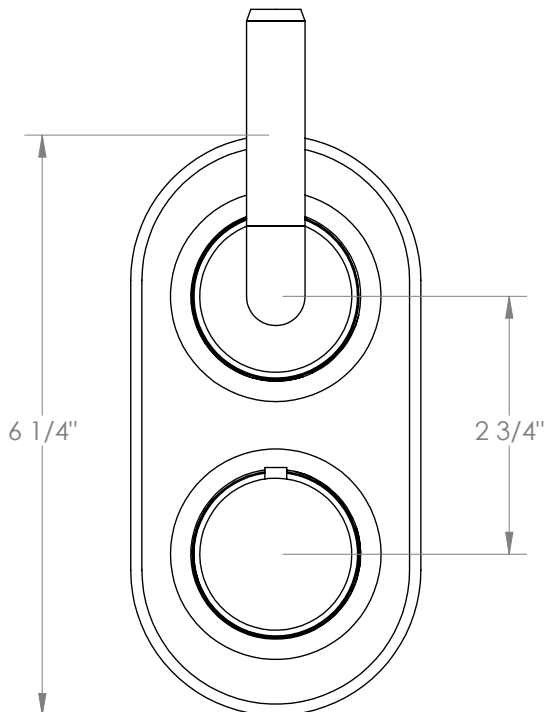

## Refinement 19-T25-LT4S

Wall Mounted Mini Thermostatic Shower Trim  
with Two Handles

- To be used with SS-TH60, SS-TH70
- Optional item: EXT51
- Top handle controls volume
- Bottom handle controls temperature, press button for hotter temperatures
- All Solid Brass Construction
- Professional Installation Required

Available in all finishes shown on the [Watermark Designs website](https://www.watermark-designs.com)

Meets the applicable requirements of ASME A112.18.1/CSA B125.1, entitled "Plumbing Supply Fittings".