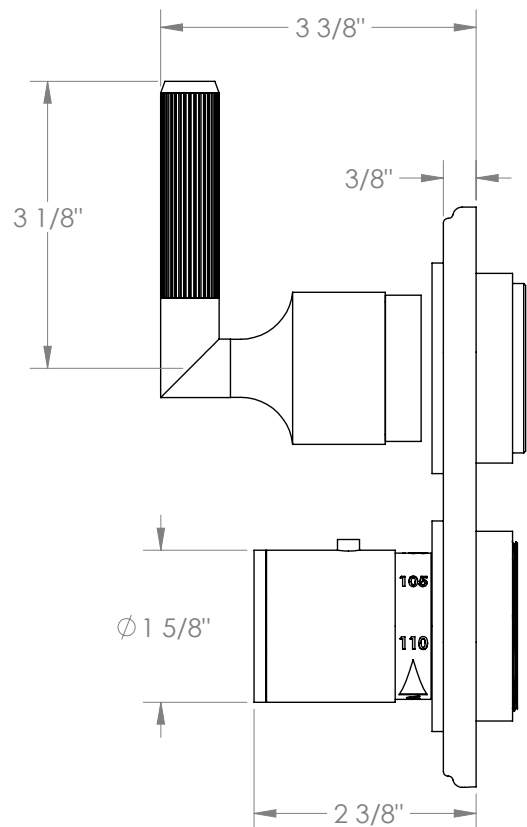

WATERMARK

BROOKLYN, NEW YORK

Refinement 19-T25-LT4L

Wall Mounted Mini Thermostatic Shower Trim
with Two Handles

- To be used with SS-TH60, SS-TH70
- Optional item: EXT51
- Top handle controls volume
- Bottom handle controls temperature, press button for hotter temperatures
- All Solid Brass Construction
- Professional Installation Required

Available in all finishes shown on the [Watermark Designs website](#)

Meets the applicable requirements of ASME A112.18.1/CSA B125.1, entitled "Plumbing Supply Fittings".

Watermark Designs reserves the right to make revisions without notice to product specifications. All product dimensions are nominal.