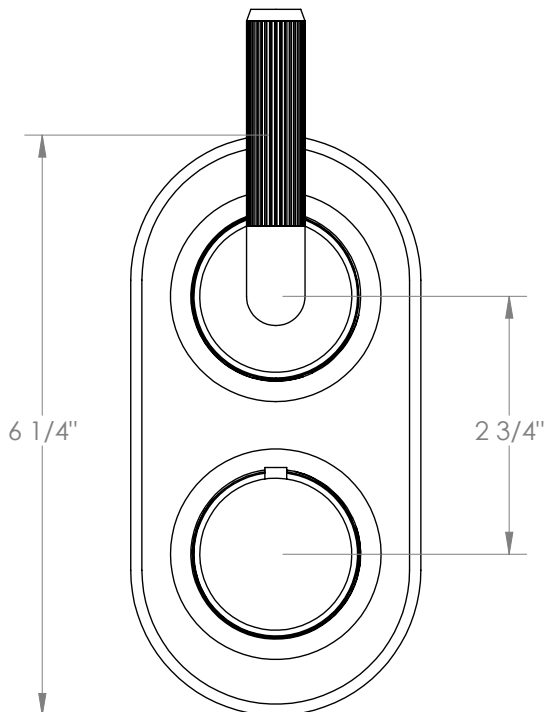

WATERMARK

BROOKLYN, NEW YORK

Refinement 19-T25-LT4L

Wall Mounted Mini Thermostatic Shower Trim
with Two Handles

- To be used with SS-TH60, SS-TH70
- Optional item: EXT51
- Top handle controls volume
- Bottom handle controls temperature, press button for hotter temperatures
- All Solid Brass Construction
- Professional Installation Required

Available in all finishes shown on the [Watermark Designs website](#)

Meets the applicable requirements of ASME A112.18.1/CSA B125.1, entitled "Plumbing Supply Fittings".

Watermark Designs reserves the right to make revisions without notice to product specifications. All product dimensions are nominal.