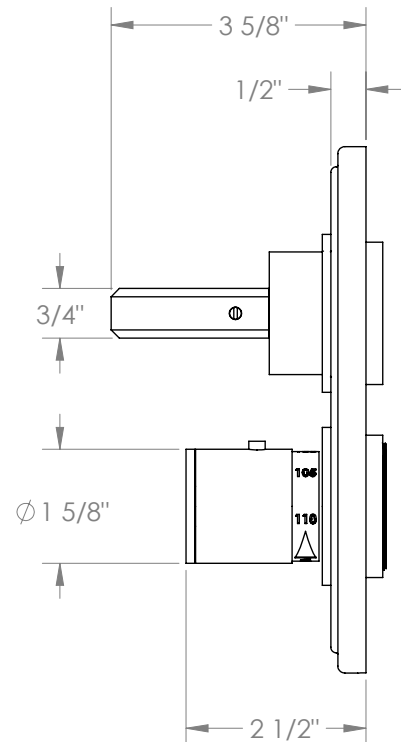

WATERMARK

BROOKLYN, NEW YORK

Refinement 19-T20-LT6S

Wall Mounted Thermostatic Shower Trim with
Two Handles

- To be used with SS-TH2000, SS-TH4000, SS-THVD2
- Optional item: EXT51
- All Solid Brass Construction
- Professional Installation Required

Available in all finishes shown on the [Watermark Designs website](#)

Meets the applicable requirements of ASME A112.18.1/CSA B125.1, entitled "Plumbing Supply Fittings".

Watermark Designs reserves the right to make revisions without notice to product specifications. All product dimensions are nominal.