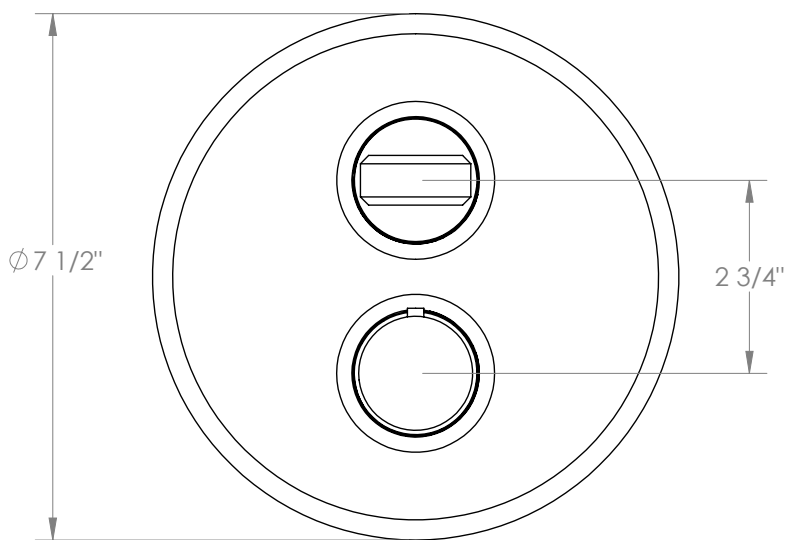

WATERMARK

BROOKLYN, NEW YORK

Refinement 19-T20-LT6S

Wall Mounted Thermostatic Shower Trim with
Two Handles

- To be used with SS-TH2000, SS-TH4000, SS-THVD2
- Optional item: EXT51
- All Solid Brass Construction
- Professional Installation Required

Available in all finishes shown on the [Watermark Designs website](#)

Meets the applicable requirements of ASME A112.18.1/CSA B125.1, entitled "Plumbing Supply Fittings".

Watermark Designs reserves the right to make revisions without notice to product specifications. All product dimensions are nominal.