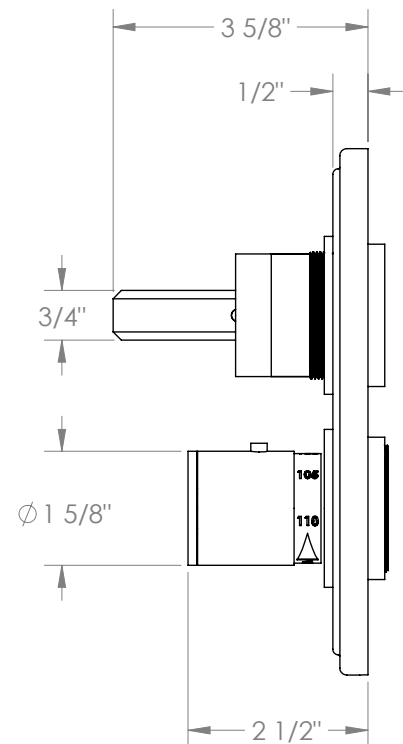

WATERMARK

BROOKLYN, NEW YORK

Refinement 19-T20-LT6P

Wall Mounted Thermostatic Shower Trim with
Two Handles

- To be used with SS-TH2000, SS-TH4000, SS-THVD2
- Optional item: EXT51
- All Solid Brass Construction
- Professional Installation Required

Available in all finishes shown on the [Watermark Designs website](#)

Meets the applicable requirements of ASME A112.18.1/CSA B125.1, entitled "Plumbing Supply Fittings".

Watermark Designs reserves the right to make revisions without notice to product specifications. All product dimensions are nominal.