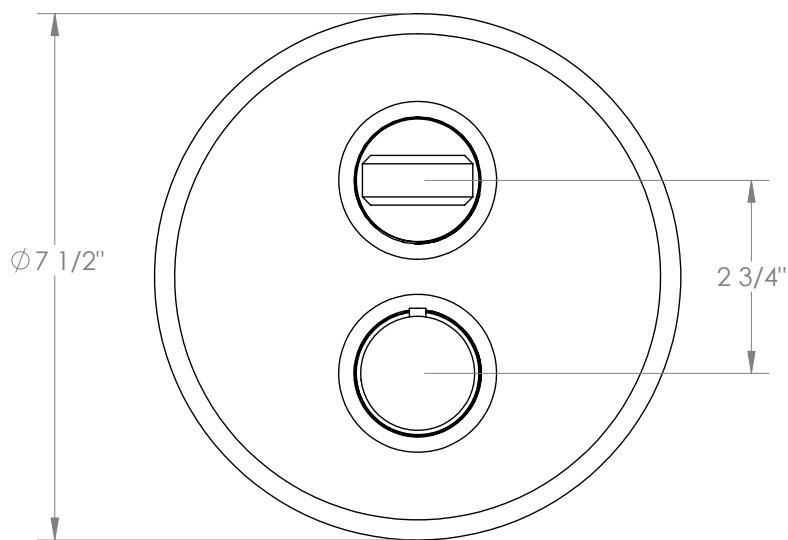

WATERMARK

BROOKLYN, NEW YORK

Refinement 19-T20-LT6P

Wall Mounted Thermostatic Shower Trim with
Two Handles

- To be used with SS-TH2000, SS-TH4000, SS-THVD2
- Optional item: EXT51
- All Solid Brass Construction
- Professional Installation Required

Available in all finishes shown on the [Watermark Designs website](#)

Meets the applicable requirements of ASME A112.18.1/CSA B125.1, entitled "Plumbing Supply Fittings".

Watermark Designs reserves the right to make revisions without notice to product specifications. All product dimensions are nominal.