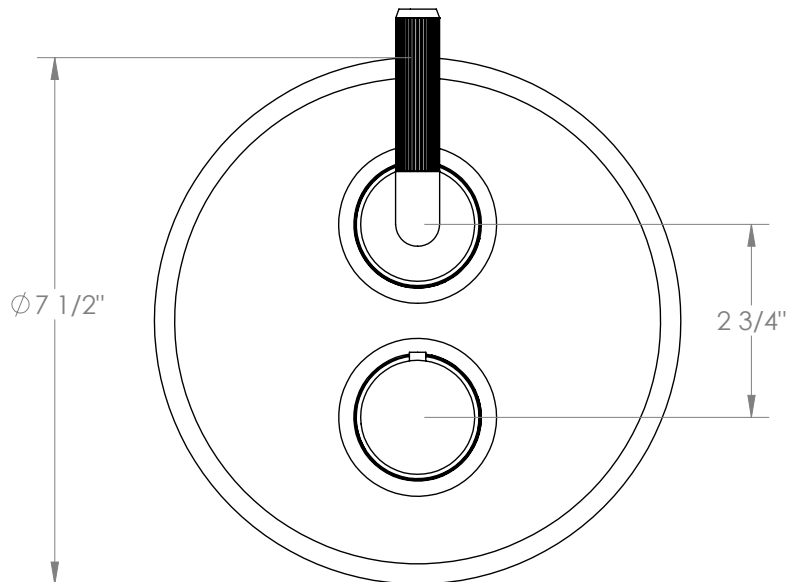

WATERMARK

BROOKLYN, NEW YORK

Refinement 19-T20-LT4L

Wall Mounted Thermostatic Shower Trim with
Two Handles

- To be used with SS-TH2000, SS-TH4000, SS-THVD2
- Optional item: EXT51
- All Solid Brass Construction
- Professional Installation Required

Available in all finishes shown on the [Watermark Designs website](#)

Meets the applicable requirements of ASME A112.18.1/CSA B125.1, entitled "Plumbing Supply Fittings".

Watermark Designs reserves the right to make revisions without notice to product specifications. All product dimensions are nominal.