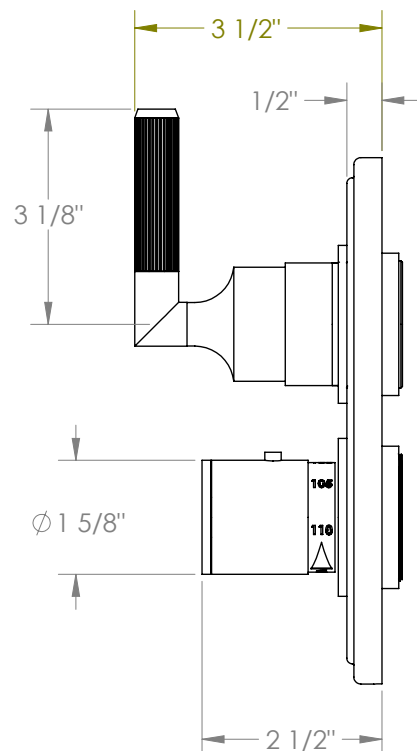

WATERMARK

BROOKLYN, NEW YORK

Refinement 19-T20-LT4L

Wall Mounted Thermostatic Shower Trim with
Two Handles

- To be used with SS-TH2000, SS-TH4000, SS-THVD2
- Optional item: EXT51
- All Solid Brass Construction
- Professional Installation Required

Available in all finishes shown on the [Watermark Designs website](#)

Meets the applicable requirements of ASME A112.18.1/CSA B125.1, entitled "Plumbing Supply Fittings".

Watermark Designs reserves the right to make revisions without notice to product specifications. All product dimensions are nominal.