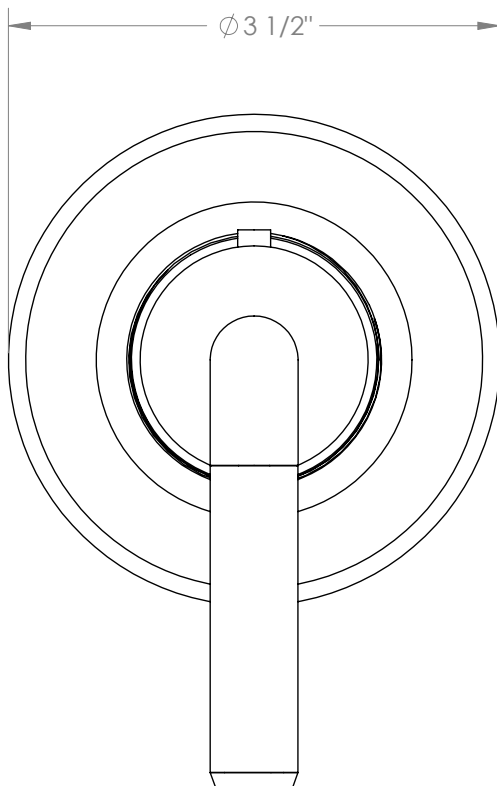

## Refinement 19-T15-LT4S

Wall Mounted Mini Thermostatic Shower Trim

- To be used with SS-TH50
- Optional item: EXT41
- All Solid Brass Construction
- Professional Installation Required

Available in all finishes shown on the [Watermark Designs website](#)

Meets the applicable requirements of ASME A112.18.1/CSA B125.1, entitled "Plumbing Supply Fittings".

Watermark Designs reserves the right to make revisions without notice to product specifications. All product dimensions are nominal.