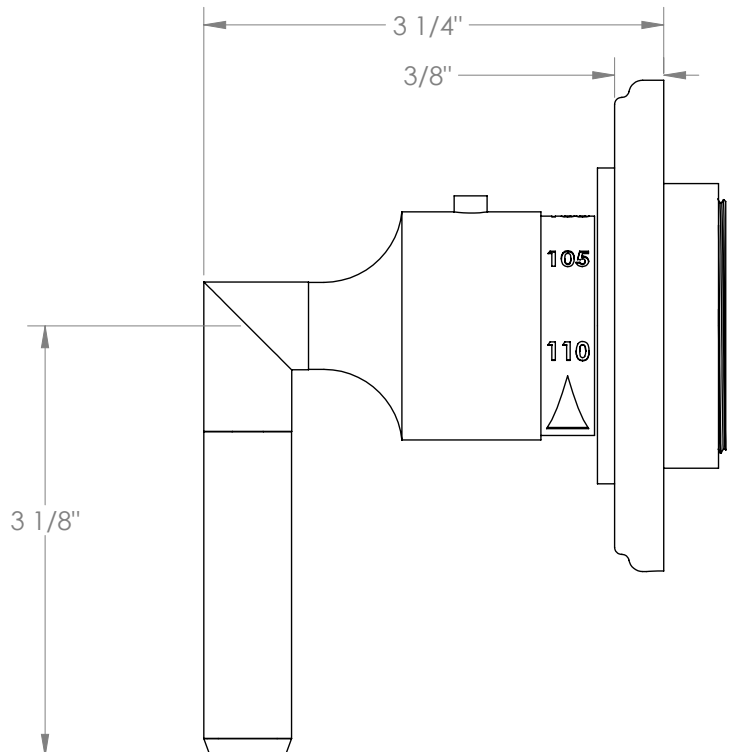

## Refinement 19-T15-LT4S

Wall Mounted Mini Thermostatic Shower Trim

- To be used with SS-TH50
- Optional item: EXT41
- All Solid Brass Construction
- Professional Installation Required

Available in all finishes shown on the [Watermark Designs website](#)

Meets the applicable requirements of ASME A112.18.1/CSA B125.1, entitled "Plumbing Supply Fittings".

Watermark Designs reserves the right to make revisions without notice to product specifications. All product dimensions are nominal.