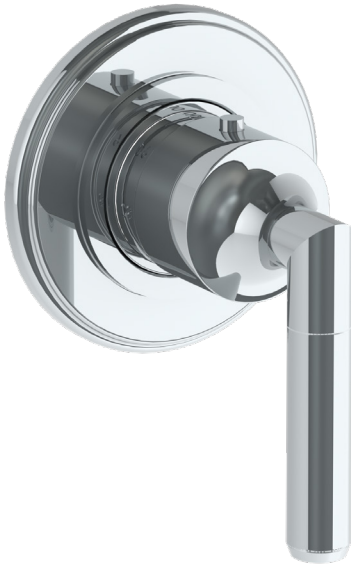

## Refinement 19-T15-LT4S

Wall Mounted Mini Thermostatic Shower Trim

- To be used with SS-TH50
- Optional item: EXT41
- All Solid Brass Construction
- Professional Installation Required

Available in all finishes shown on the [Watermark Designs website](#)

Meets the applicable requirements of ASME A112.18.1/CSA B125.1, entitled "Plumbing Supply Fittings".

Watermark Designs reserves the right to make revisions without notice to product specifications. All product dimensions are nominal.