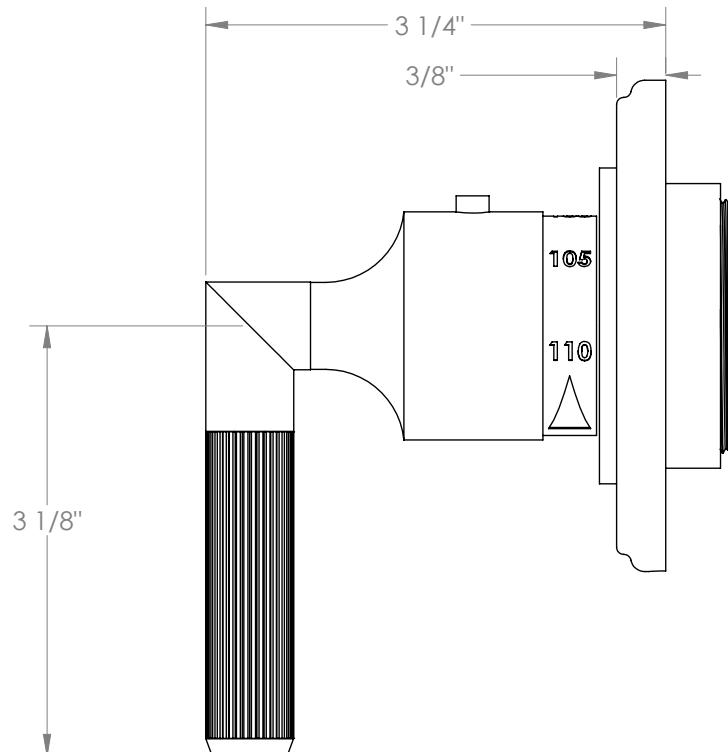

WATERMARK

BROOKLYN, NEW YORK

Refinement 19-T15-LT4L

Wall Mounted Mini Thermostatic Shower Trim

- To be used with SS-TH50
- Optional item: EXT41
- All Solid Brass Construction
- Professional Installation Required

Available in all finishes shown on the [Watermark Designs website](#)

Meets the applicable requirements of ASME A112.18.1/CSA B125.1, entitled "Plumbing Supply Fittings".

Watermark Designs reserves the right to make revisions without notice to product specifications. All product dimensions are nominal.