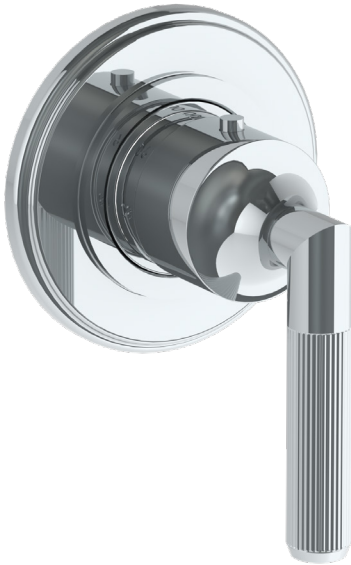

WATERMARK

BROOKLYN, NEW YORK

Refinement 19-T15-LT4L

Wall Mounted Mini Thermostatic Shower Trim

- To be used with SS-TH50
- Optional item: EXT41
- All Solid Brass Construction
- Professional Installation Required

Available in all finishes shown on the [Watermark Designs website](#)

Meets the applicable requirements of ASME A112.18.1/CSA B125.1, entitled "Plumbing Supply Fittings".

Watermark Designs reserves the right to make revisions without notice to product specifications. All product dimensions are nominal.