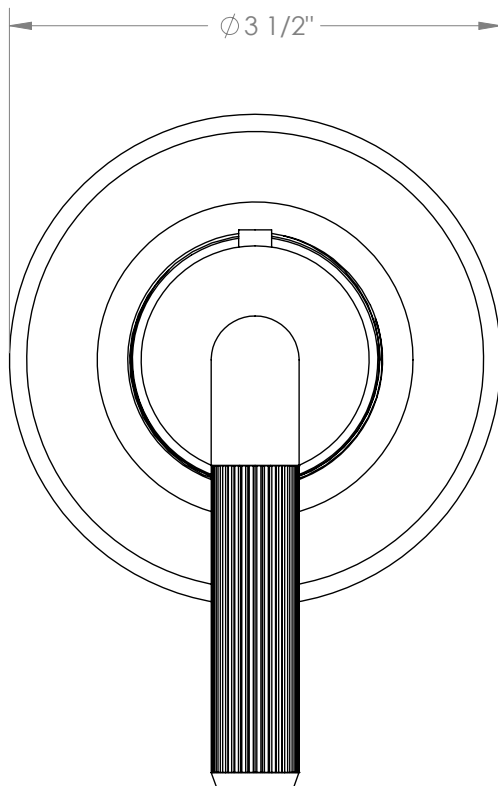

WATERMARK

BROOKLYN, NEW YORK

Refinement 19-T15-LT4L

Wall Mounted Mini Thermostatic Shower Trim

- To be used with SS-TH50
- Optional item: EXT41
- All Solid Brass Construction
- Professional Installation Required

Available in all finishes shown on the [Watermark Designs website](#)

Meets the applicable requirements of ASME A112.18.1/CSA B125.1, entitled "Plumbing Supply Fittings".

Watermark Designs reserves the right to make revisions without notice to product specifications. All product dimensions are nominal.