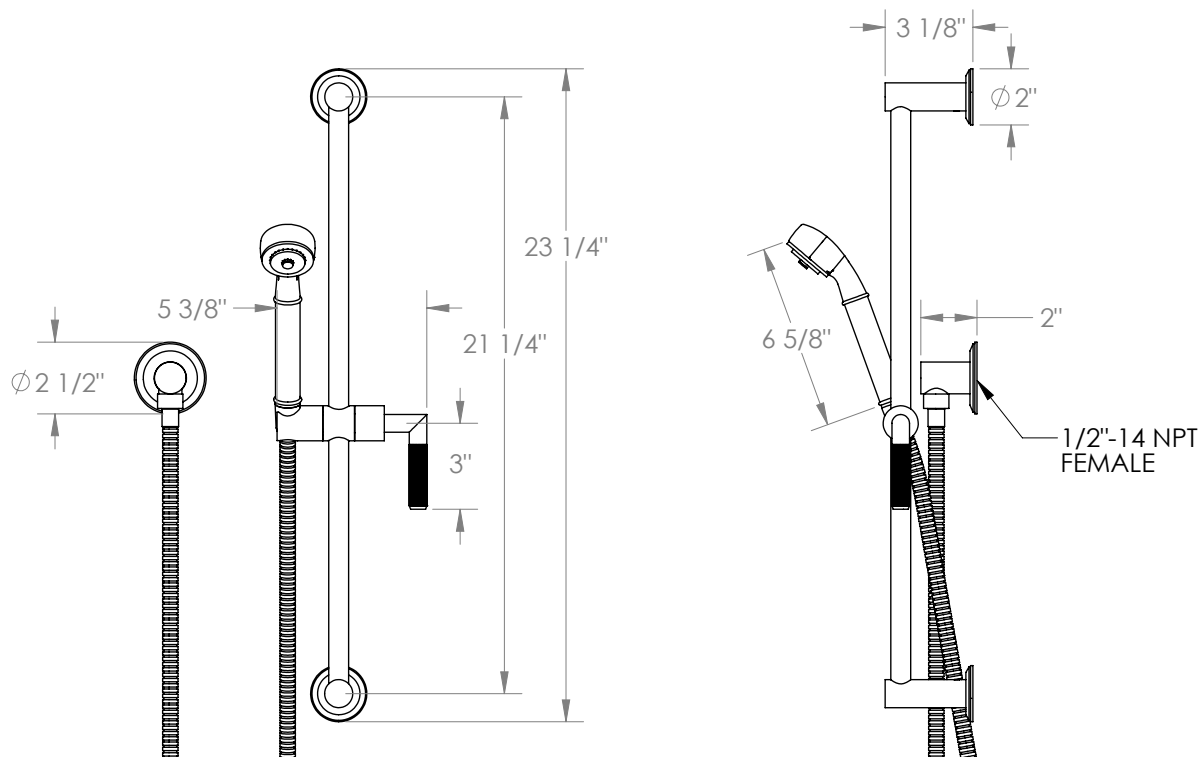

WATERMARK

BROOKLYN, NEW YORK

Refinement 19-HSPB2-LT4L Positioning Bar Shower kit

- Includes 69" Hose, DS-5079
- Includes SH-S1000B3 Handshower
- Handshower Holder on Slider Pivots
- Flow Rate: 1.75 GPM
- All Solid Brass Construction
- Professional Installation Required

Available in all finishes shown on the [Watermark Designs website](https://www.watermark-designs.com)

Meets the applicable requirements of ASME A112.18.1/CSA B125.1, entitled "Plumbing Supply Fittings".

Watermark Designs reserves the right to make revisions without notice to product specifications. All product dimensions are nominal.

Updated: 02/2026

350 Dewitt Ave. Brooklyn, NY 11207 USA | T: 1 718 257 2800 | F: 1 718 257 2144 | customerservice@watermark-designs.com