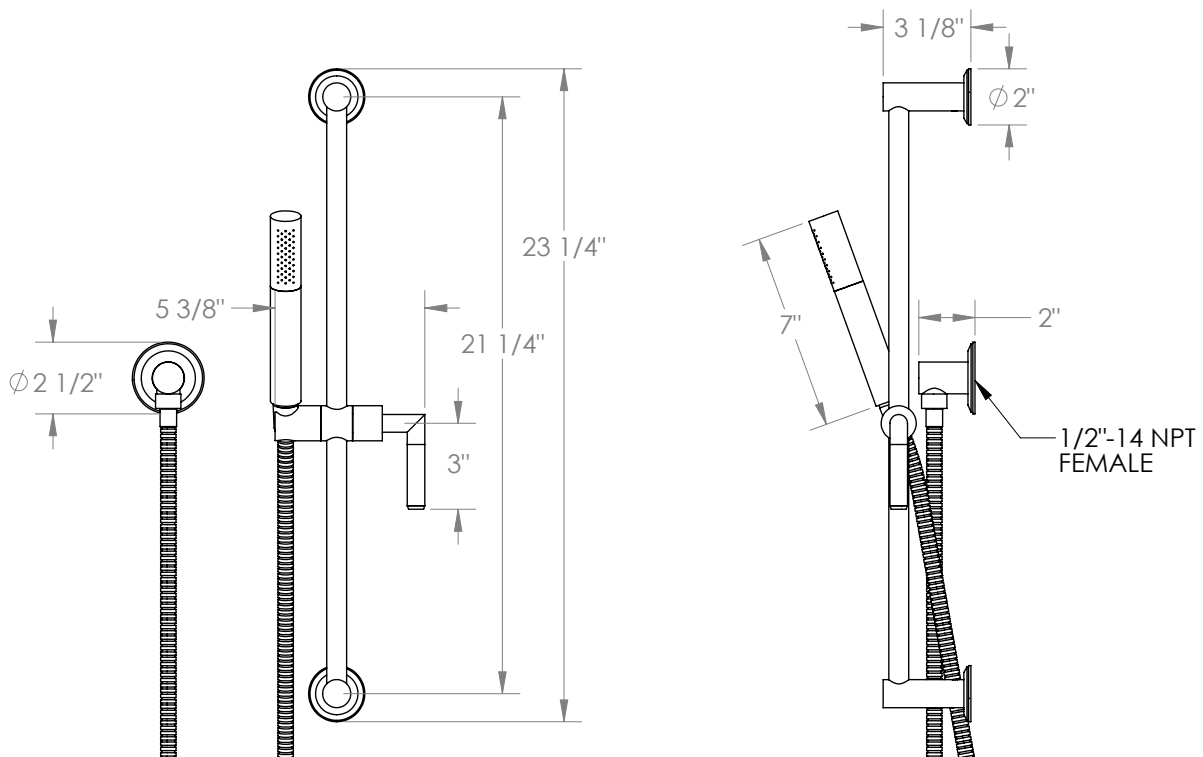

WATERMARK

BROOKLYN, NEW YORK

Refinement 19-HSPB1-LT4S Positioning Bar Shower kit

- Includes 69" Hose, DS-5079
- Includes SH-TIT30 Handshower
- Handshower Holder on Slider Pivots
- Flow Rate: 1.75 GPM
- All Solid Brass Construction
- Professional Installation Required

Available in all finishes shown on the [Watermark Designs website](#)

Meets the applicable requirements of ASME A112.18.1/CSA B125.1, entitled "Plumbing Supply Fittings".

Watermark Designs reserves the right to make revisions without notice to product specifications. All product dimensions are nominal.