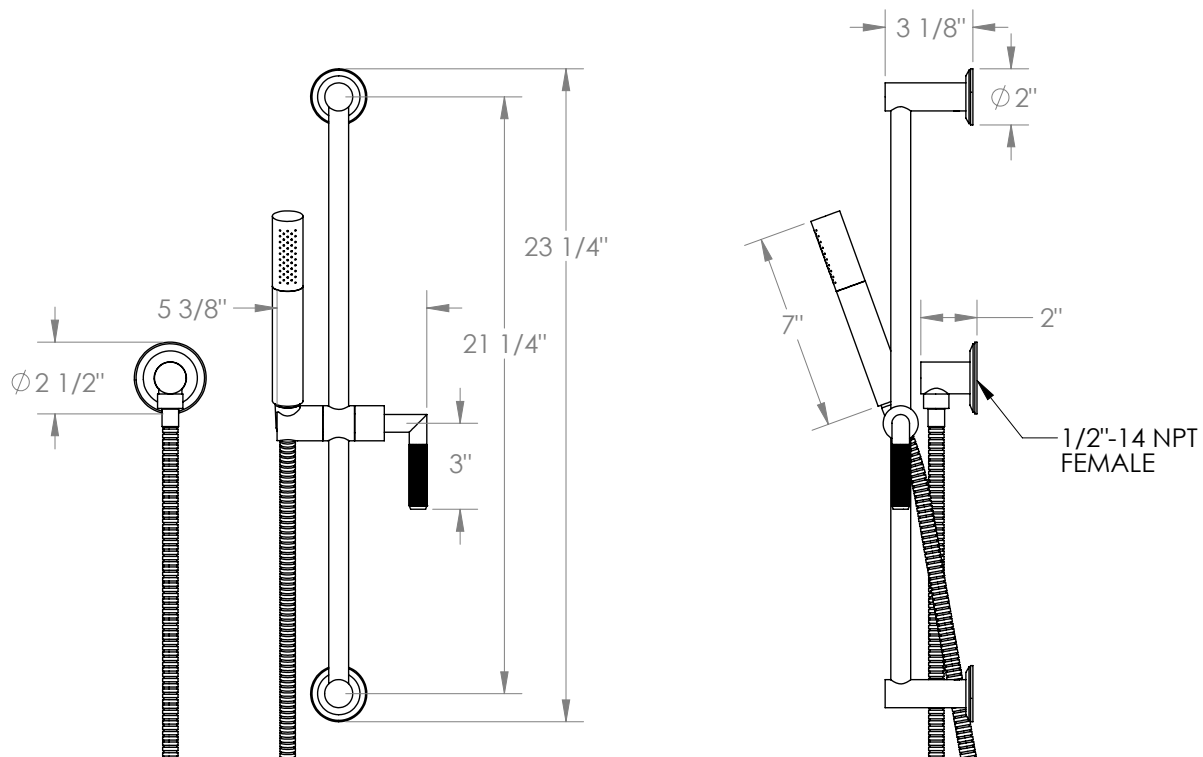

## Refinement 19-HSPB1-LT4L Positioning Bar Shower kit

- Includes 69" Hose, DS-5079
- Includes SH-TIT30 Handshower
- Handshower Holder on Slider Pivots
- Flow Rate: 1.75 GPM
- All Solid Brass Construction
- Professional Installation Required

Available in all finishes shown on the [Watermark Designs website](#)

Meets the applicable requirements of ASME A112.18.1/CSA B125.1, entitled "Plumbing Supply Fittings".

Watermark Designs reserves the right to make revisions without notice to product specifications. All product dimensions are nominal.