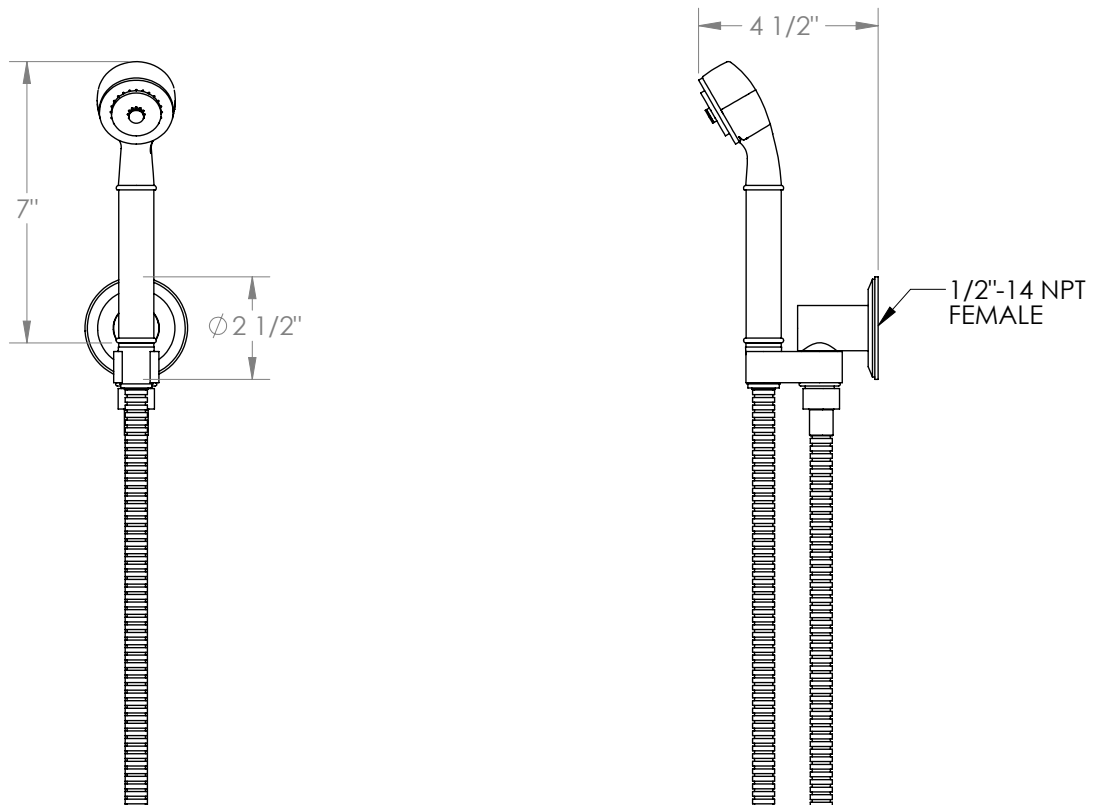

WATERMARK

BROOKLYN, NEW YORK

Refinement 19-HSHK4

Wall Mounted Handshower Set

- Includes 69" Hose, DS-5079
- Includes SH-S1000B3 Handshower
- Flow Rate: 1.75 GPM
- All Solid Brass Construction
- Professional Installation Required

Available in all finishes shown on the [Watermark Designs website](#)

Meets the applicable requirements of ASME A112.18.1/CSA B125.1, entitled "Plumbing Supply Fittings".

Watermark Designs reserves the right to make revisions without notice to product specifications. All product dimensions are nominal.