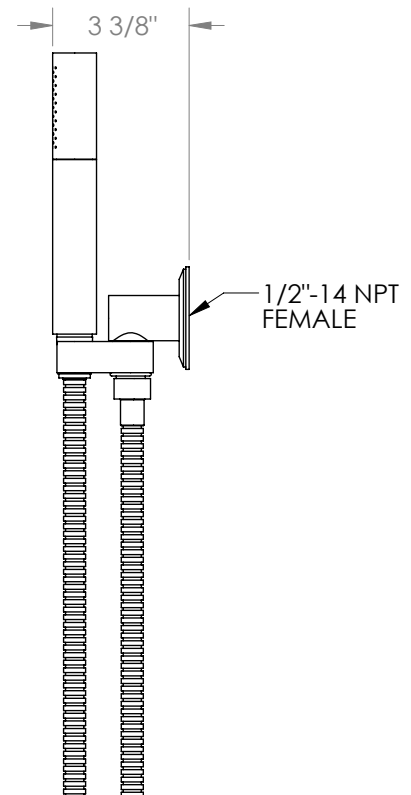

WATERMARK

BROOKLYN, NEW YORK

Refinement 19-HSHK3

Wall Mounted Handshower Set with Slim
Handshower

- Includes 69" Hose, DS-5079
- Includes SH-TIT30 Handshower
- Flow Rate: 1.75 GPM
- All Solid Brass Construction
- Professional Installation Required

Available in all finishes shown on the [Watermark Designs website](#)

Meets the applicable requirements of ASME A112.18.1/CSA B125.1, entitled "Plumbing Supply Fittings".

Watermark Designs reserves the right to make revisions without notice to product specifications. All product dimensions are nominal.