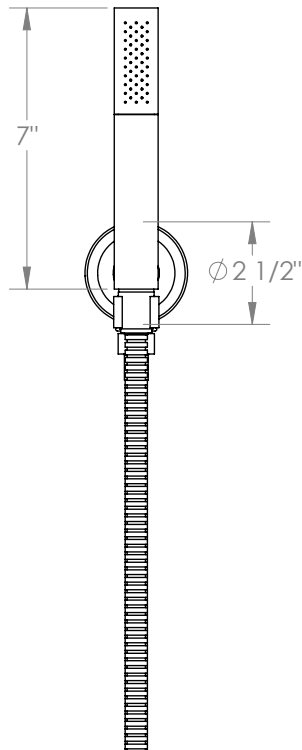

WATERMARK

BROOKLYN, NEW YORK

Refinement 19-HSHK3

Wall Mounted Handshower Set with Slim
Handshower

- Includes 69" Hose, DS-5079
- Includes SH-TIT30 Handshower
- Flow Rate: 1.75 GPM
- All Solid Brass Construction
- Professional Installation Required

Available in all finishes shown on the [Watermark Designs website](#)

Meets the applicable requirements of ASME A112.18.1/CSA B125.1, entitled "Plumbing Supply Fittings".

Watermark Designs reserves the right to make revisions without notice to product specifications. All product dimensions are nominal.