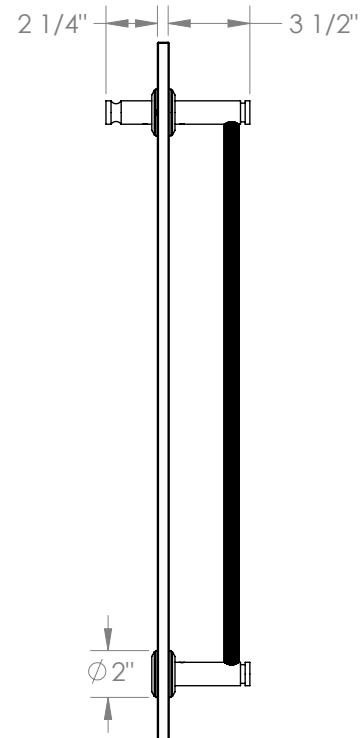

## Refinement

19-0.1LKA-SDP

24" Glass Mounted Shower Door Pull

- With Linear Knurled Bar, Includes Robe Hook/Knob
- Includes All Mounting Hardware
- For Use with 1/2" Thick Glass with 1/2" Diameter Holes
- All Solid Brass Construction
- Professional Installation Required

Available in all finishes shown on the [Watermark Designs website](#)

Meets the applicable requirements of ASME A112.18.1/CSA B125.1, entitled "Plumbing Supply Fittings".

Watermark Designs reserves the right to make revisions without notice to product specifications. All product dimensions are nominal.