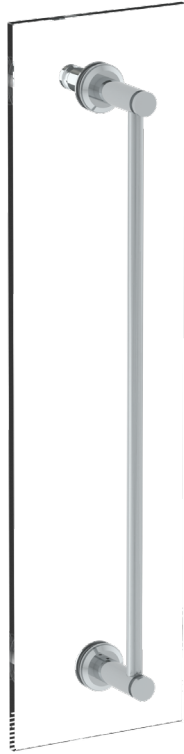

## Refinement

19-0.1LKA-SDP

24" Glass Mounted Shower Door Pull

- With Linear Knurled Bar, Includes Robe Hook/Knob
- Includes All Mounting Hardware
- For Use with 1/2" Thick Glass with 1/2" Diameter Holes
- All Solid Brass Construction
- Professional Installation Required

Available in all finishes shown on the [Watermark Designs website](#)

Meets the applicable requirements of ASME A112.18.1/CSA B125.1, entitled "Plumbing Supply Fittings".

Watermark Designs reserves the right to make revisions without notice to product specifications. All product dimensions are nominal.