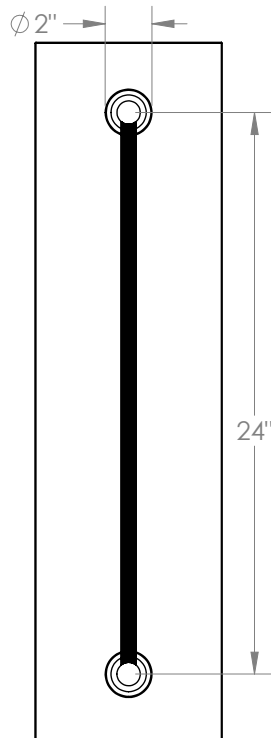

## Refinement

19-0.1LKA-SDP

24" Glass Mounted Shower Door Pull

- With Linear Knurled Bar, Includes Robe Hook/Knob
- Includes All Mounting Hardware
- For Use with 1/2" Thick Glass with 1/2" Diameter Holes
- All Solid Brass Construction
- Professional Installation Required

Available in all finishes shown on the [Watermark Designs website](#)

Meets the applicable requirements of ASME A112.18.1/CSA B125.1, entitled "Plumbing Supply Fittings".

Watermark Designs reserves the right to make revisions without notice to product specifications. All product dimensions are nominal.