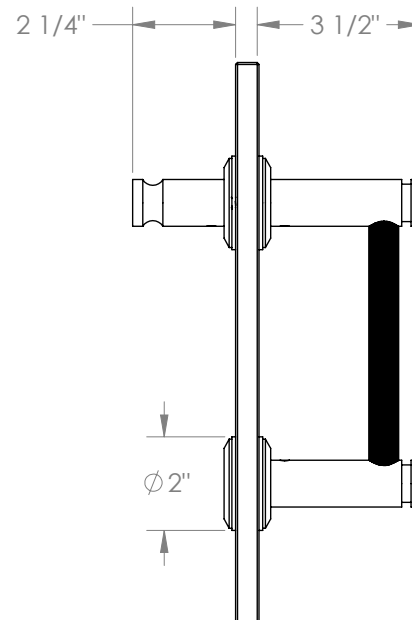

WATERMARK

BROOKLYN, NEW YORK

Refinement

19-0.1LK-6SDP

6" Glass Mounted Shower Door Pull

- With Linear Knurled Bar, Includes Robe Hook/Knob
- Includes All Mounting Hardware
- For Use with 1/2" Thick Glass with 1/2" Diameter Holes
- All Solid Brass Construction
- Professional Installation Required

Available in all finishes shown on the [Watermark Designs website](#)

Meets the applicable requirements of ASME A112.18.1/CSA B125.1, entitled "Plumbing Supply Fittings".

Watermark Designs reserves the right to make revisions without notice to product specifications. All product dimensions are nominal.