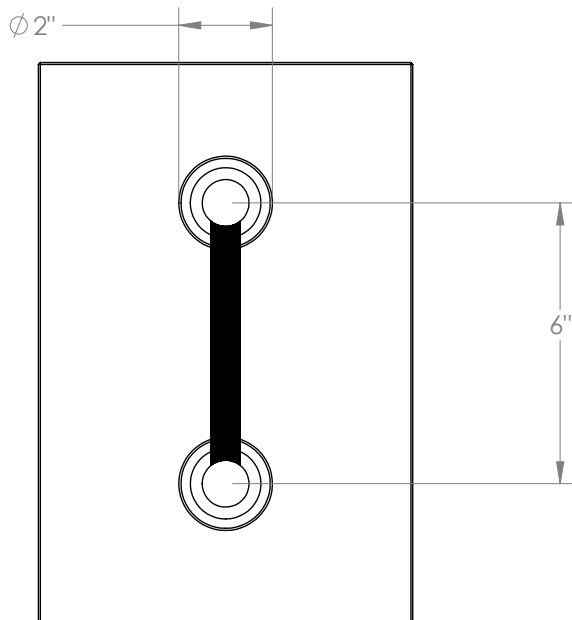

WATERMARK

BROOKLYN, NEW YORK

Refinement

19-0.1LK-6SDP

6" Glass Mounted Shower Door Pull

- With Linear Knurled Bar, Includes Robe Hook/Knob
- Includes All Mounting Hardware
- For Use with 1/2" Thick Glass with 1/2" Diameter Holes
- All Solid Brass Construction
- Professional Installation Required

Available in all finishes shown on the [Watermark Designs website](#)

Meets the applicable requirements of ASME A112.18.1/CSA B125.1, entitled "Plumbing Supply Fittings".

Watermark Designs reserves the right to make revisions without notice to product specifications. All product dimensions are nominal.