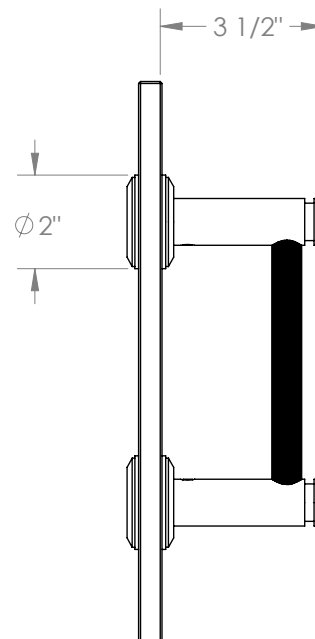

WATERMARK

BROOKLYN, NEW YORK

Refinement
19-0.1LK-6GDP
6" Shower Door Pull

- With Linear Knurled Bar
- Includes All Mounting Hardware
- For Use with 1/2" Thick Glass with 1/2" Diameter Holes
- All Solid Brass Construction
- Professional Installation Required

Available in all finishes shown on the [Watermark Designs website](#)

Meets the applicable requirements of ASME A112.18.1/CSA B125.1, entitled "Plumbing Supply Fittings".

Watermark Designs reserves the right to make revisions without notice to product specifications. All product dimensions are nominal.