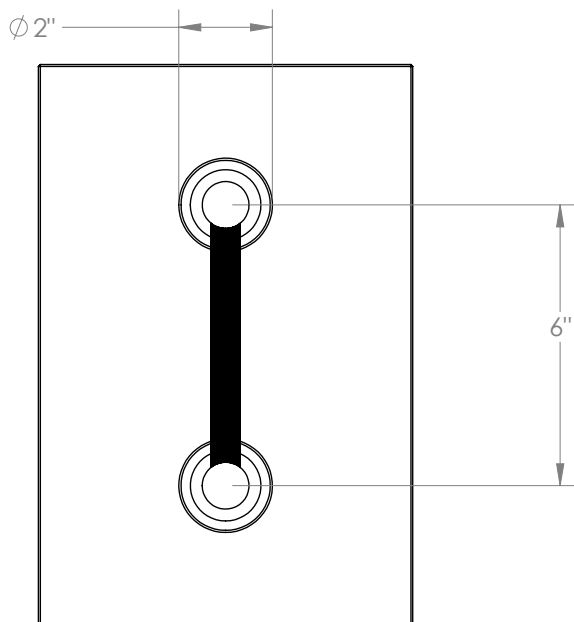

WATERMARK

BROOKLYN, NEW YORK

Refinement
19-0.1LK-6GDP
6" Shower Door Pull

- With Linear Knurled Bar
- Includes All Mounting Hardware
- For Use with 1/2" Thick Glass with 1/2" Diameter Holes
- All Solid Brass Construction
- Professional Installation Required

Available in all finishes shown on the [Watermark Designs website](#)

Meets the applicable requirements of ASME A112.18.1/CSA B125.1, entitled "Plumbing Supply Fittings".

Watermark Designs reserves the right to make revisions without notice to product specifications. All product dimensions are nominal.