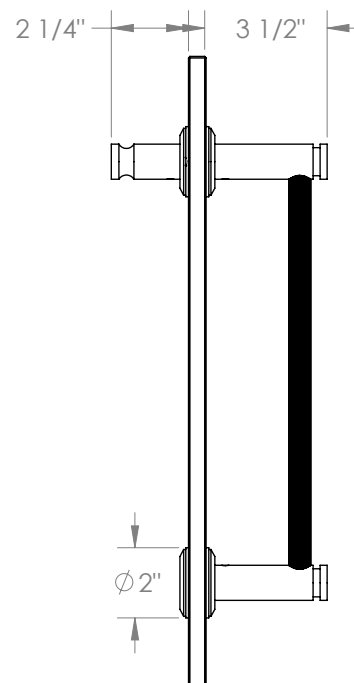

## Refinement 19-0.1LK-12SDP

12" Glass Mounted Shower Door Pull

- With Linear Knurled Bar, Includes Robe Hook/Knob
- Includes All Mounting Hardware
- For Use with 1/2" Thick Glass with 1/2" Diameter Holes
- All Solid Brass Construction
- Professional Installation Required

Available in all finishes shown on the [Watermark Designs website](#)

Meets the applicable requirements of ASME A112.18.1/CSA B125.1, entitled "Plumbing Supply Fittings".

Watermark Designs reserves the right to make revisions without notice to product specifications. All product dimensions are nominal.