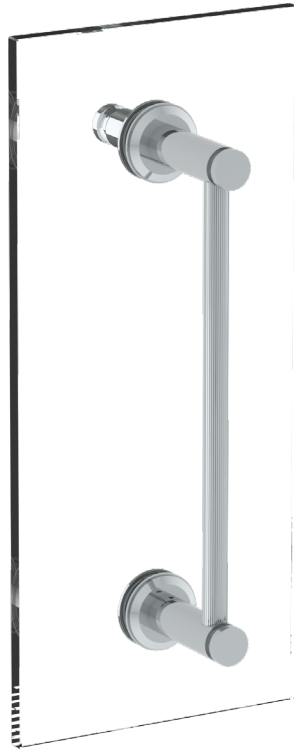

## Refinement 19-0.1LK-12SDP

12" Glass Mounted Shower Door Pull

- With Linear Knurled Bar, Includes Robe Hook/Knob
- Includes All Mounting Hardware
- For Use with 1/2" Thick Glass with 1/2" Diameter Holes
- All Solid Brass Construction
- Professional Installation Required

Available in all finishes shown on the [Watermark Designs website](#)

Meets the applicable requirements of ASME A112.18.1/CSA B125.1, entitled "Plumbing Supply Fittings".

Watermark Designs reserves the right to make revisions without notice to product specifications. All product dimensions are nominal.