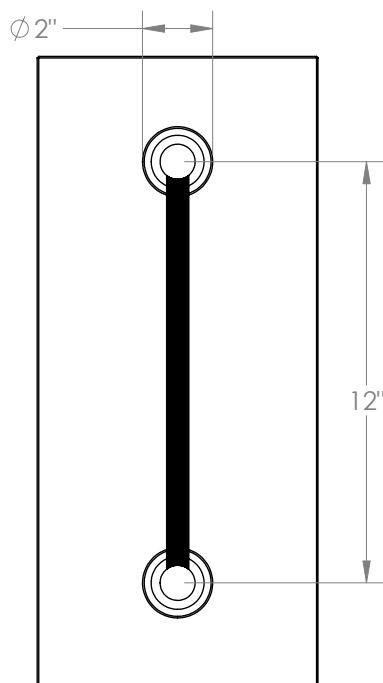

## Refinement 19-0.1LK-12SDP

12" Glass Mounted Shower Door Pull

- With Linear Knurled Bar, Includes Robe Hook/Knob
- Includes All Mounting Hardware
- For Use with 1/2" Thick Glass with 1/2" Diameter Holes
- All Solid Brass Construction
- Professional Installation Required

Available in all finishes shown on the [Watermark Designs website](#)

Meets the applicable requirements of ASME A112.18.1/CSA B125.1, entitled "Plumbing Supply Fittings".

Watermark Designs reserves the right to make revisions without notice to product specifications. All product dimensions are nominal.