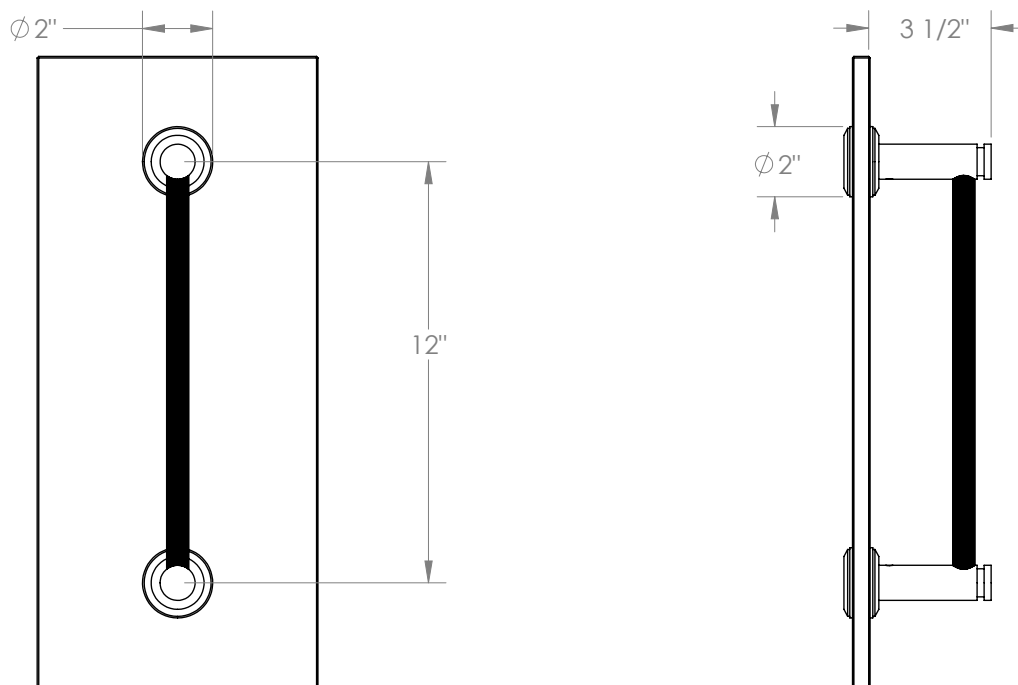

WATERMARK

BROOKLYN, NEW YORK

Refinement 19-0.1LK-12GDP 12" Shower Door Pull

- With Linear Knurled Bar
- Includes All Mounting Hardware
- For Use with 1/2" Thick Glass with 1/2" Diameter Holes
- All Solid Brass Construction
- Professional Installation Required

Available in all finishes shown on the [Watermark Designs website](#)

Meets the applicable requirements of ASME A112.18.1/CSA B125.1, entitled "Plumbing Supply Fittings".

Watermark Designs reserves the right to make revisions without notice to product specifications. All product dimensions are nominal.