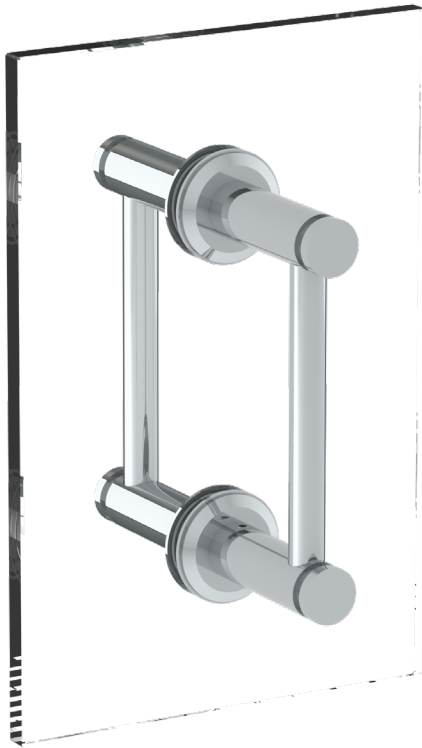

## Refinement 19-0.1-6DDP 6" Double Shower Door Pull

- Includes All Mounting Hardware
- For Use with 1/2" Thick Glass with 1/2" Diameter Holes
- All Solid Brass Construction
- Professional Installation Required

Available in all finishes shown on the [Watermark Designs website](#)

Meets the applicable requirements of ASME A112.18.1/CSA B125.1, entitled "Plumbing Supply Fittings".

Watermark Designs reserves the right to make revisions without notice to product specifications. All product dimensions are nominal.