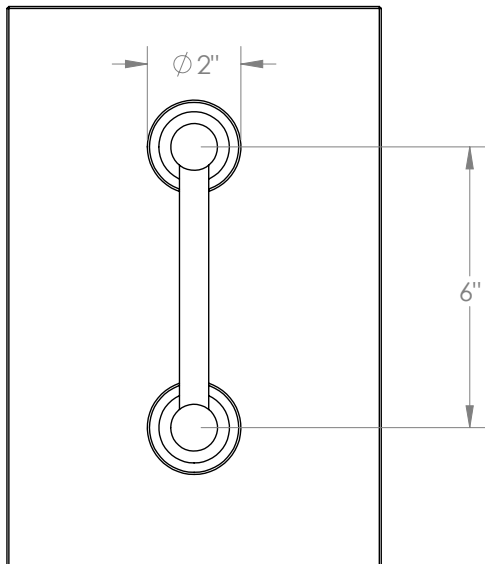

## Refinement 19-0.1-6DDP 6" Double Shower Door Pull

- Includes All Mounting Hardware
- For Use with 1/2" Thick Glass with 1/2" Diameter Holes
- All Solid Brass Construction
- Professional Installation Required

Available in all finishes shown on the [Watermark Designs website](#)

Meets the applicable requirements of ASME A112.18.1/CSA B125.1, entitled "Plumbing Supply Fittings".

Watermark Designs reserves the right to make revisions without notice to product specifications. All product dimensions are nominal.