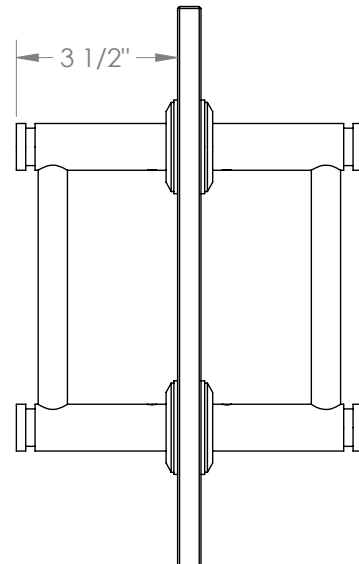

## Refinement 19-0.1-6DDP 6" Double Shower Door Pull

- Includes All Mounting Hardware
- For Use with 1/2" Thick Glass with 1/2" Diameter Holes
- All Solid Brass Construction
- Professional Installation Required

Available in all finishes shown on the [Watermark Designs website](#)

Meets the applicable requirements of ASME A112.18.1/CSA B125.1, entitled "Plumbing Supply Fittings".

Watermark Designs reserves the right to make revisions without notice to product specifications. All product dimensions are nominal.