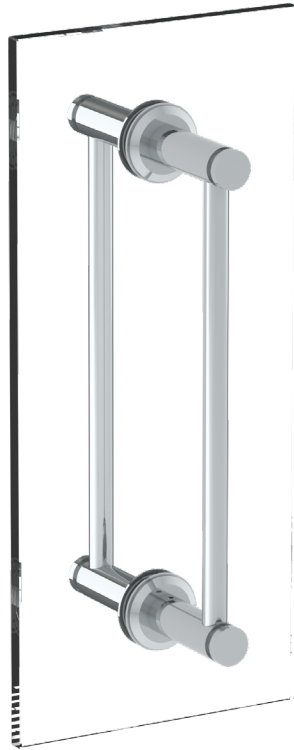

WATERMARK

BROOKLYN, NEW YORK

Refinement 19-0.1-12DDP 12" Double Shower Door Pull

- Includes All Mounting Hardware
- All Solid Brass Construction
- Professional Installation Required

Available in all finishes shown on the [Watermark Designs website](#)

Meets the applicable requirements of ASME A112.18.1/CSA B125.1, entitled "Plumbing Supply Fittings".

Watermark Designs reserves the right to make revisions without notice to product specifications. All product dimensions are nominal.