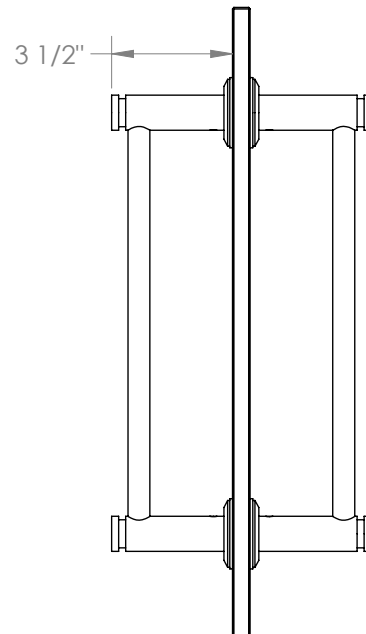

WATERMARK

BROOKLYN, NEW YORK

Refinement 19-0.1-12DDP 12" Double Shower Door Pull

- Includes All Mounting Hardware
- All Solid Brass Construction
- Professional Installation Required

Available in all finishes shown on the [Watermark Designs website](#)

Meets the applicable requirements of ASME A112.18.1/CSA B125.1, entitled "Plumbing Supply Fittings".

Watermark Designs reserves the right to make revisions without notice to product specifications. All product dimensions are nominal.