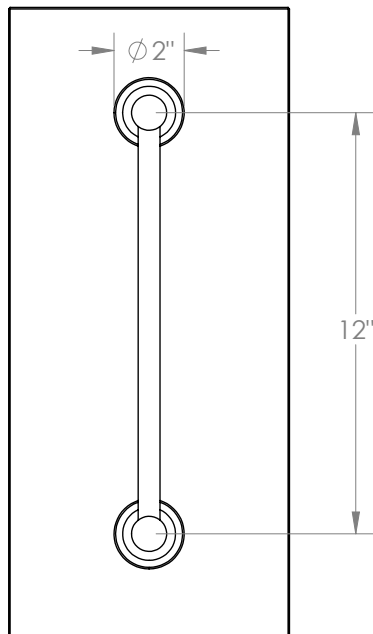

WATERMARK

BROOKLYN, NEW YORK

Refinement 19-0.1-12DDP 12" Double Shower Door Pull

- Includes All Mounting Hardware
- All Solid Brass Construction
- Professional Installation Required

Available in all finishes shown on the [Watermark Designs website](#)

Meets the applicable requirements of ASME A112.18.1/CSA B125.1, entitled "Plumbing Supply Fittings".

Watermark Designs reserves the right to make revisions without notice to product specifications. All product dimensions are nominal.