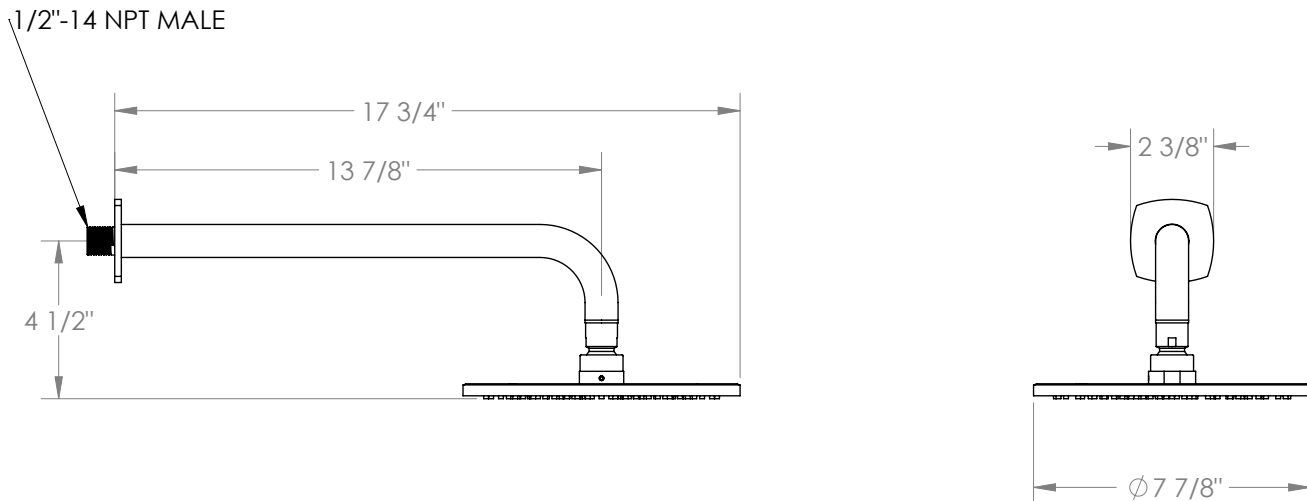

WATERMARK

BROOKLYN, NEW YORK

H-Line 115-HAF.1

Wall Mounted Showerhead

- Flow Rate: 1.75 GPM @ 45-80 PSI
- Easy clean silicone rubber nozzles
- Brass construction
- Includes: SS-HL703AF and SH-TIT50
- Professional Installation Required

Available in all finishes shown on the [Watermark Designs website](#)

Meets the applicable requirements of ASME A112.18.1-2005/CSA B125.1-05, entitled "Plumbing Supply Fittings".

Watermark Designs reserves the right to make revisions without notice to product specifications. All product dimensions are nominal. **Updated: 09/2025**