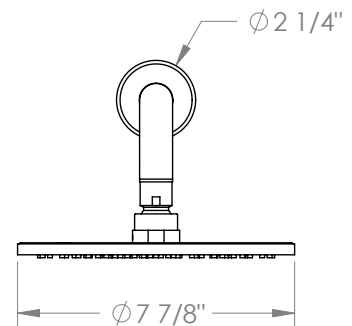

WATERMARK

BROOKLYN, NEW YORK

Blue
37-HAF.1
Wall Mounted Showerhead

- Flow Rate: 1.75 GPM @ 45-80 PSI
- Easy clean silicone rubber nozzles
- Brass construction
- Includes: SS-BL703AF and SH-TIT50
- Professional Installation Required

Available in all finishes shown on the [Watermark Designs website](#)

Meets the applicable requirements of ASME A112.18.1-2005/CSA B125.1-05, entitled "Plumbing Supply Fittings".

Watermark Designs reserves the right to make revisions without notice to product specifications. All product dimensions are nominal. **Updated: 09/2025**