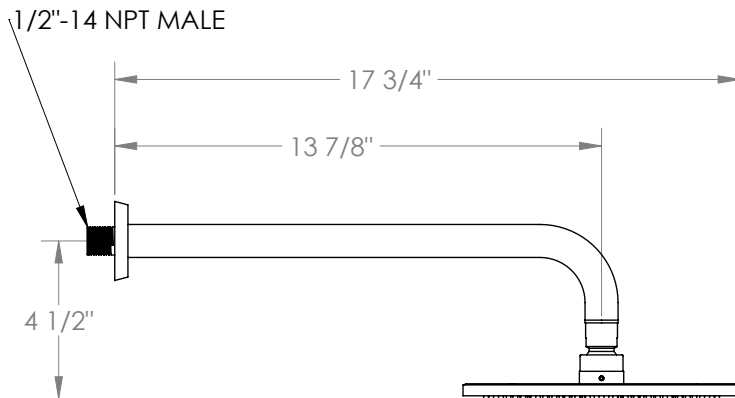

WATERMARK

BROOKLYN, NEW YORK

Blue
37-HAF.1
Wall Mounted Showerhead

- Flow Rate: 1.75 GPM @ 45-80 PSI
- Easy clean silicone rubber nozzles
- Brass construction
- Includes: SS-BL703AF and SH-TIT50
- Professional Installation Required

Available in all finishes shown on the [Watermark Designs website](#)

Meets the applicable requirements of ASME A112.18.1-2005/CSA B125.1-05, entitled "Plumbing Supply Fittings".

Watermark Designs reserves the right to make revisions without notice to product specifications. All product dimensions are nominal. **Updated: 09/2025**