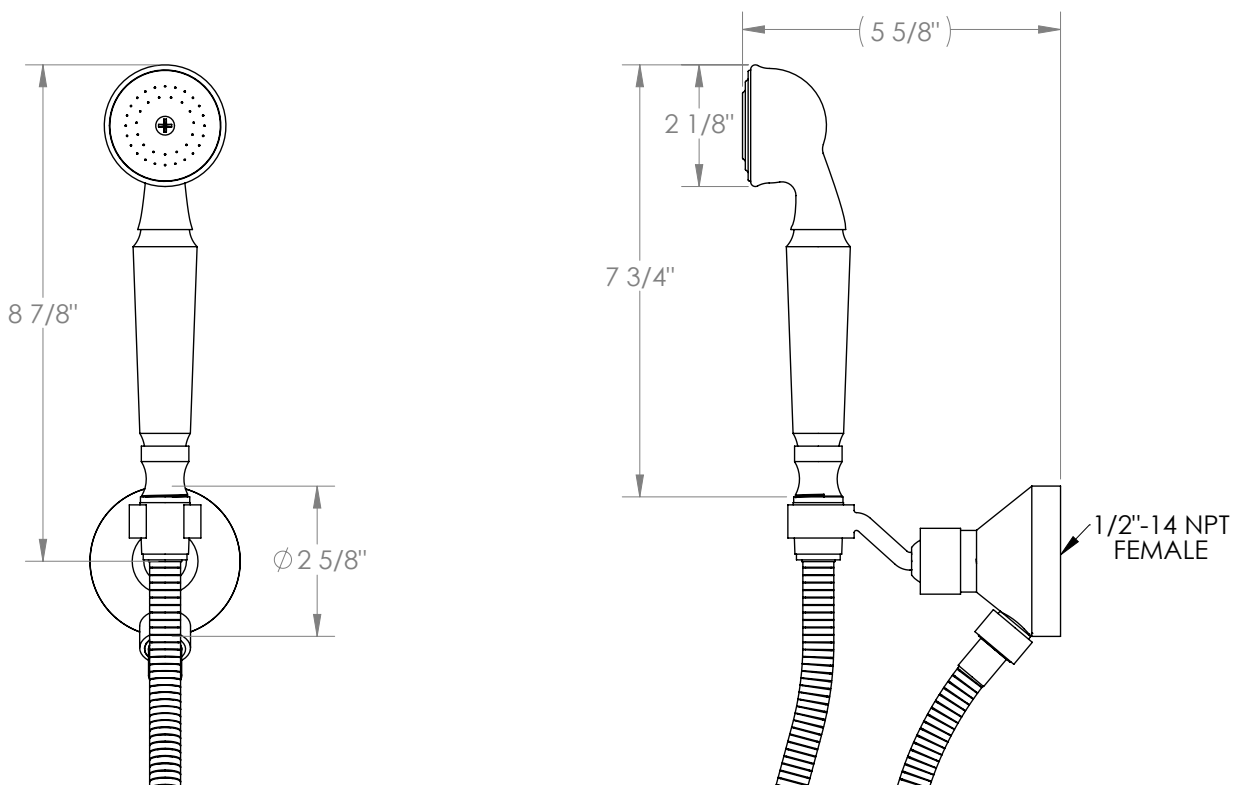

## Haley 34-HSHK3

Wall Mounted Hand Shower Kit with Hand Shower and Hose

- Flow Rate: 1.75 GPM Max @ 45-80 PSI
- Brass construction
- Contains two check valves - one in the hand shower and one in the wall elbow
- Includes the following components:
  - Hand Shower: SH-S525-B
  - Shower Hose: DS-4079 (69")
  - Wall Elbow with Hook: ELB-9001
- Professional installation recommended

Available in all finishes shown on the [Watermark Designs website](#)

Meets the applicable requirements of ASME A112.18.1/CSA B125.1, entitled "Plumbing Supply Fittings".

Watermark Designs reserves the right to make revisions without notice to product specifications. All product dimensions are nominal.